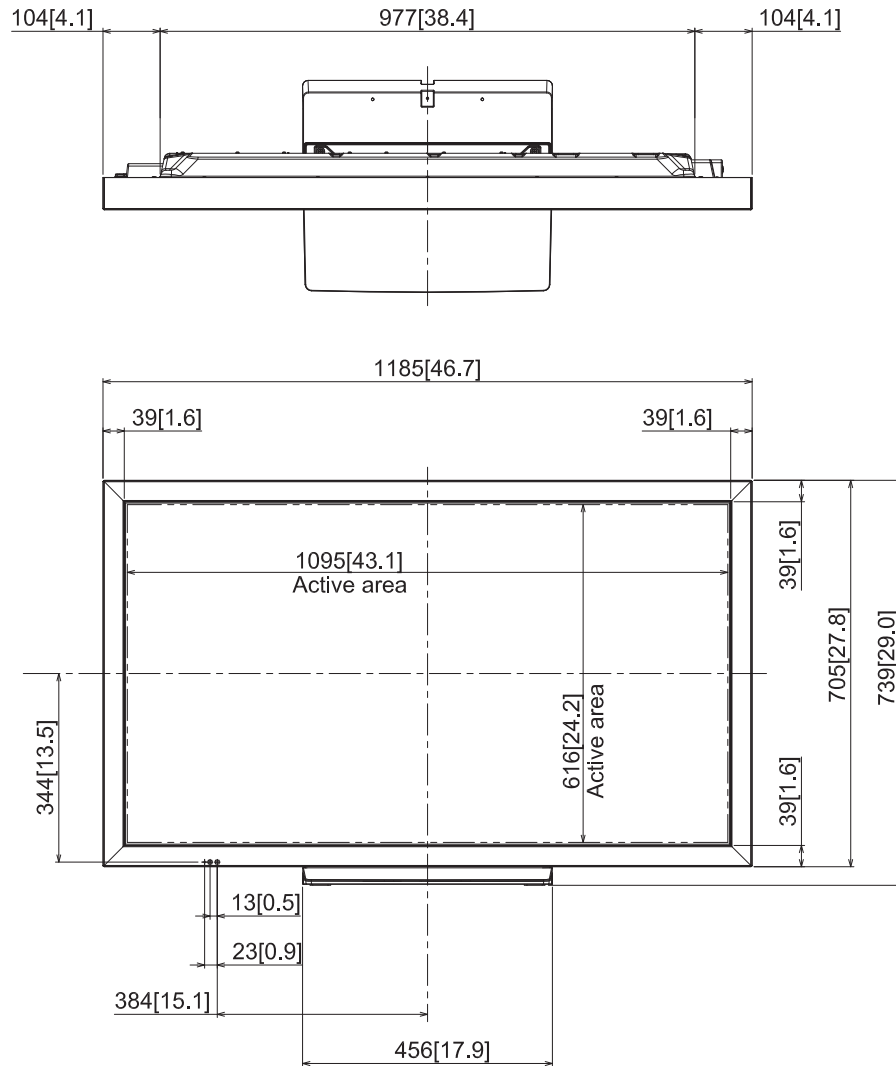

# 50-inch Touch Screen LCD Display with Pedestal

## TH-50BF1+TY-ST42P50

22-March-2016

Unit : mm [inches]

Design and specification subject to change without notice.