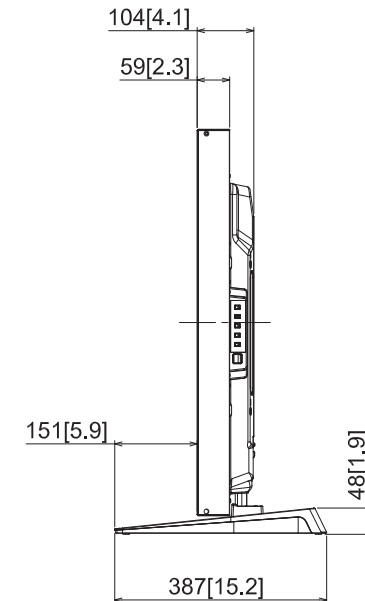

# 50-inch Touch Screen LCD Display with Pedestal

## TH-50BF1+TY-ST42P50

22-March-2016

Unit : mm [inches]

Design and specification subject to change without notice.