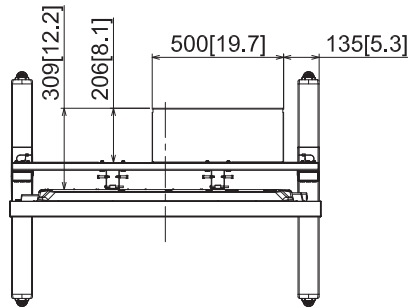

50-inch Touch Screen LCD Display with Mobile Stand

22-March-2016

Unit : mm [inches]

TH-50BF1+TY-ST50PB2

	①	②	③	④	
Mounting bracket Screw holes Mark	E	1905[75]	1657[65.2]	1305[51.4]	2009[79.1]
	D	1820[71.7]	1572[61.9]	1220[48.0]	1924[75.7]
	C	1735[68.3]	1487[58.5]	1135[44.7]	1839[72.4]
	B	1650[65.0]	1402[55.2]	1050[41.3]	1754[69.1]
	A	1565[61.6]	1317[51.9]	965[38.0]	1669[65.7]