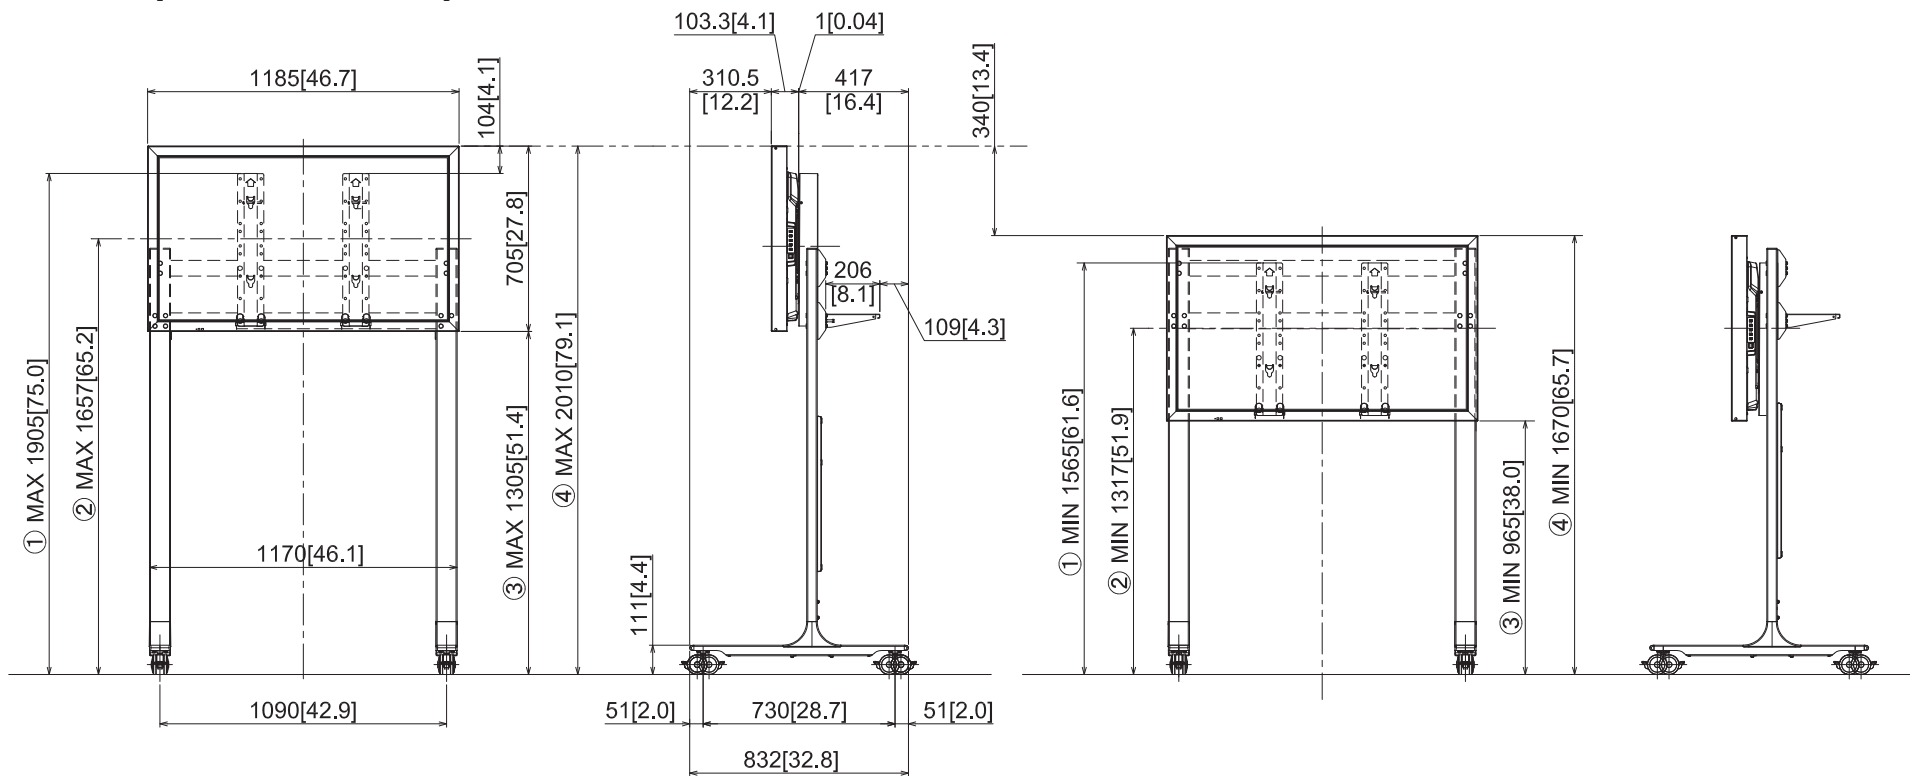

50-inch Touch Screen LCD Display with Mobile Stand

22-March-2016

Unit : mm [inches]

TH-50BF1+TY-ST50PB2

	①	②	③	④	
Mounting bracket Screw holes Mark	E	1905[75]	1657[65.2]	1305[51.4]	2009[79.1]
	D	1820[71.7]	1572[61.9]	1220[48.0]	1924[75.7]
	C	1735[68.3]	1487[58.5]	1135[44.7]	1839[72.4]
	B	1650[65.0]	1402[55.2]	1050[41.3]	1754[69.1]
	A	1565[61.6]	1317[51.9]	965[38.0]	1669[65.7]