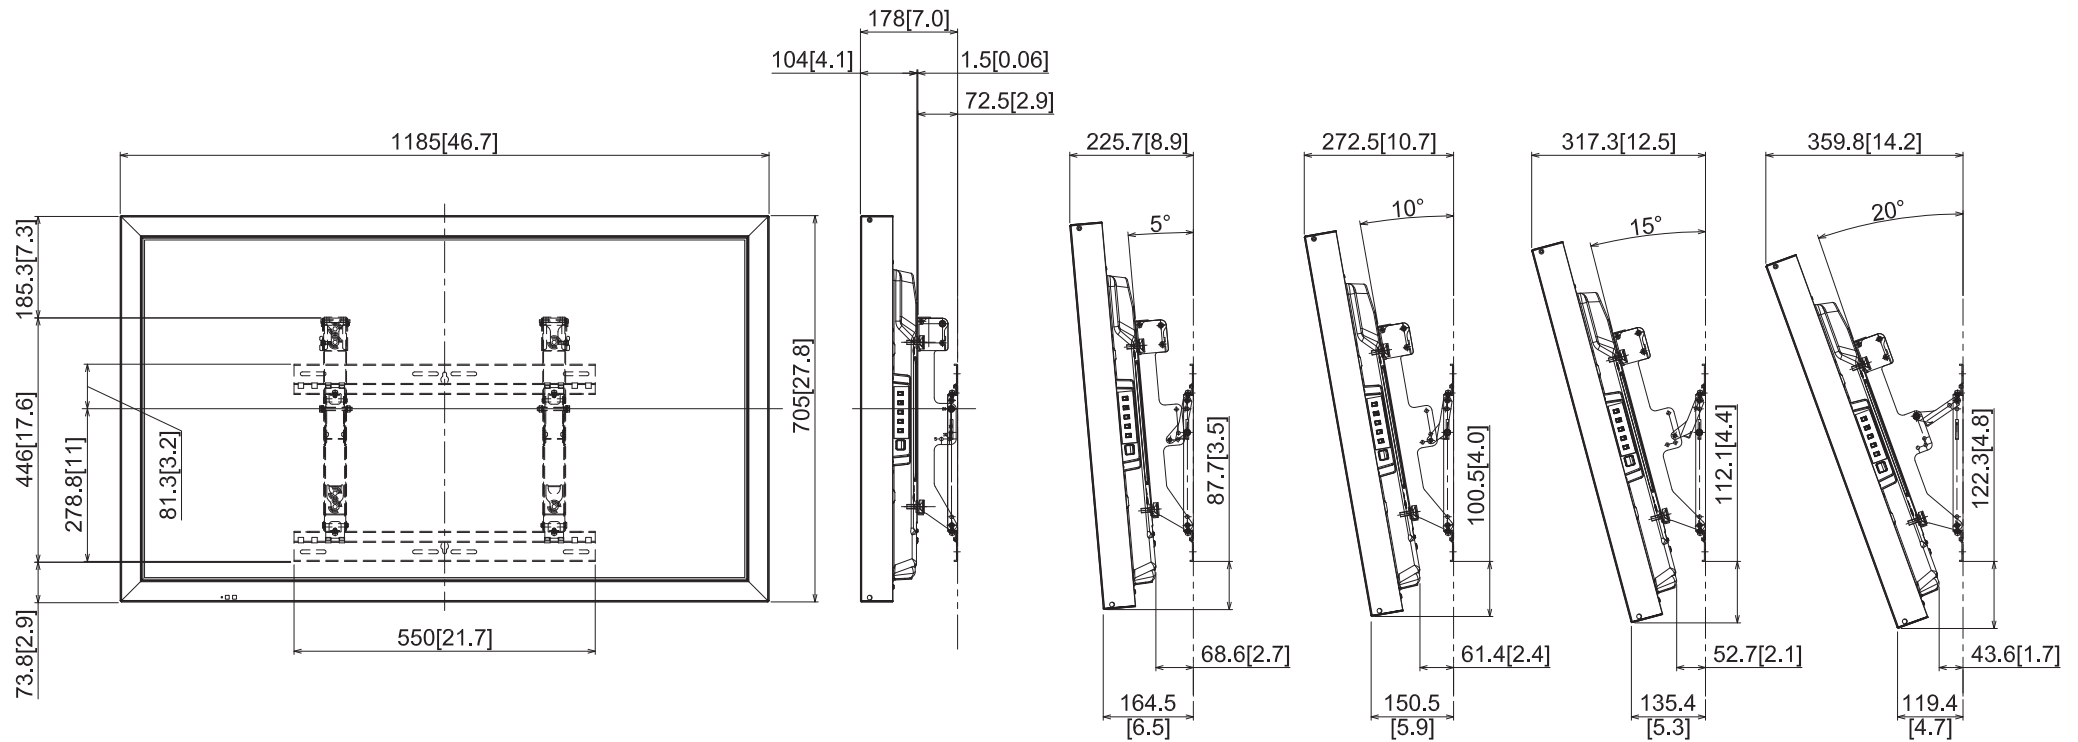

# 50-inch Touch Screen LCD Display with Wall-Hanging Bracket (Angled)

22-March-2016

Unit : mm [inches]

## TH-50BF1+TY-WK42PR20

Design and specification subject to change without notice.