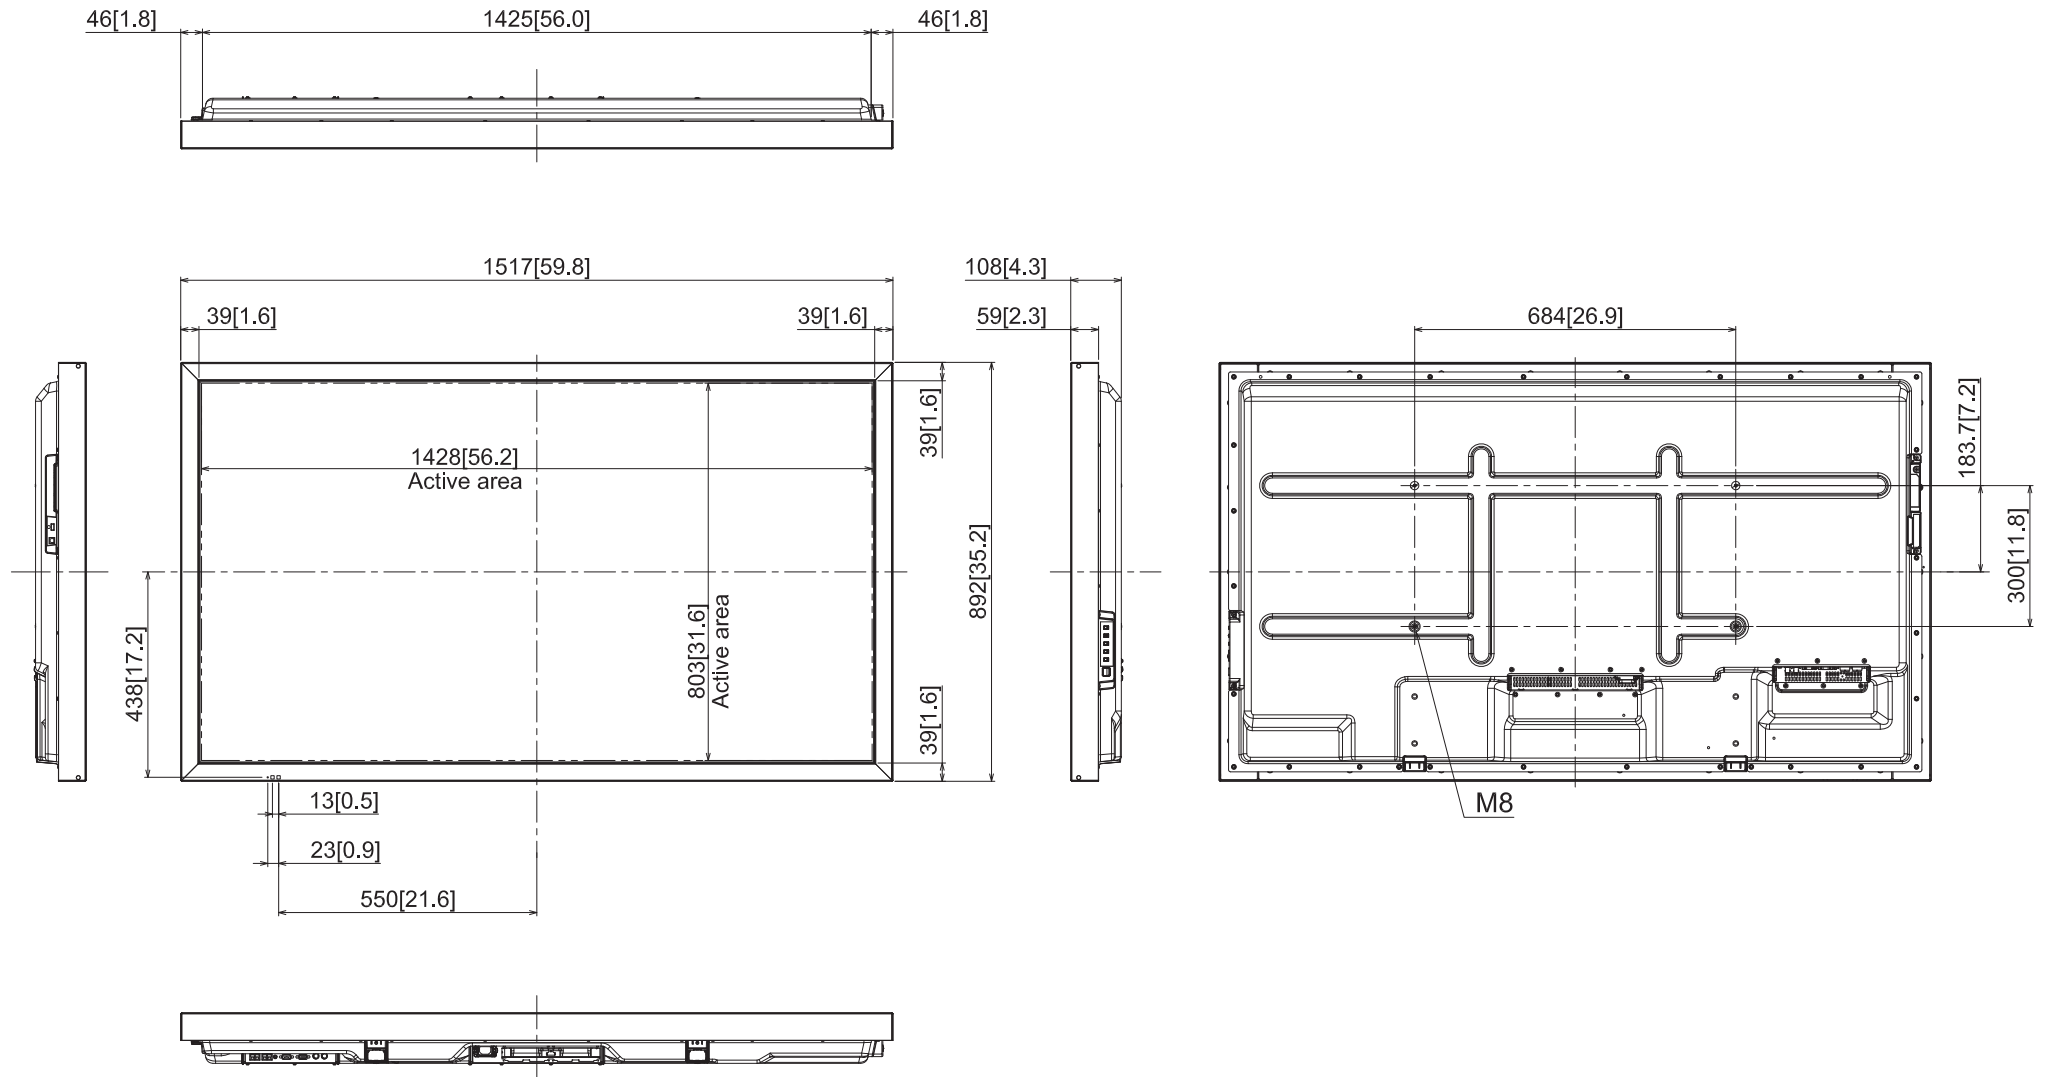

65-inch Touch Screen LCD Display

TH-65BF1

22-March-2016

Unit : mm [inches]

Design and specification subject to change without notice.