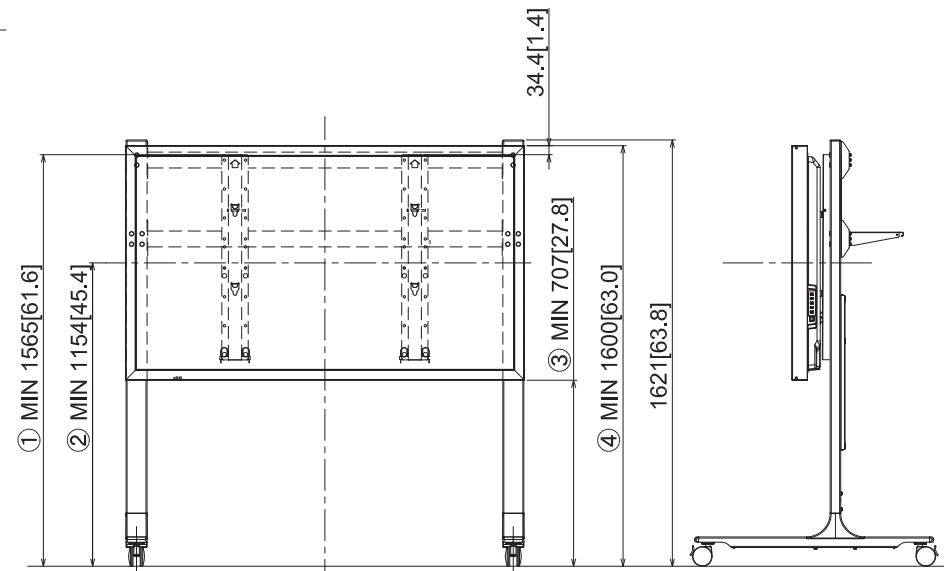

65-inch Touch Screen LCD Display with Mobile Stand

22-March-2016

Unit : mm [inches]

TH-65BF1+TY-ST65PB2

	①	②	③	④	
Mounting bracket Screw holes Mark	E	2005[78.9]	1594[62.8]	1147[45.2]	2040[80.3]
	D	1895[74.6]	1484[58.4]	1037[40.8]	1930[76.0]
	C	1785[70.3]	1374[54.1]	927[36.5]	1820[71.7]
	B	1675[65.9]	1264[49.8]	817[32.2]	1710[67.3]
	A	1565[61.6]	1154[45.4]	707[27.8]	1600[63.0]