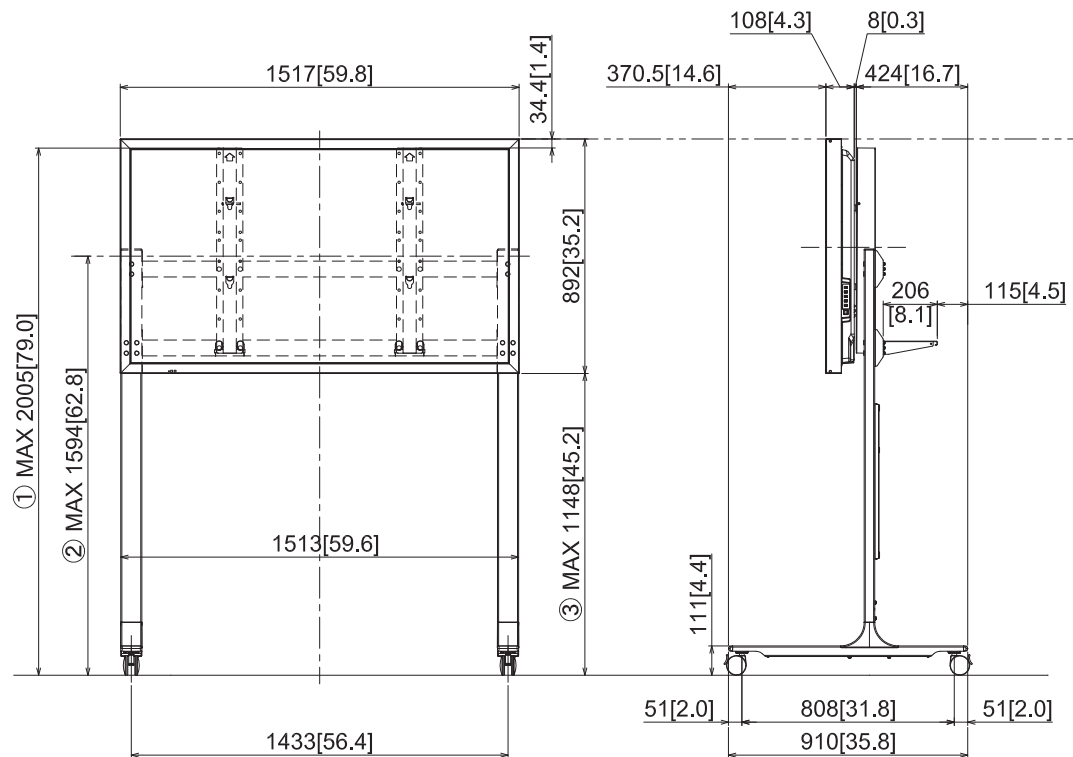

65-inch Touch Screen LCD Display with Mobile Stand

22-March-2016

Unit : mm [inches]

TH-65BF1+TY-ST65PB2

	①	②	③	④	
Mounting bracket Screw holes Mark	E	2005[78.9]	1594[62.8]	1147[45.2]	2040[80.3]
	D	1895[74.6]	1484[58.4]	1037[40.8]	1930[76.0]
	C	1785[70.3]	1374[54.1]	927[36.5]	1820[71.7]
	B	1675[65.9]	1264[49.8]	817[32.2]	1710[67.3]
	A	1565[61.6]	1154[45.4]	707[27.8]	1600[63.0]