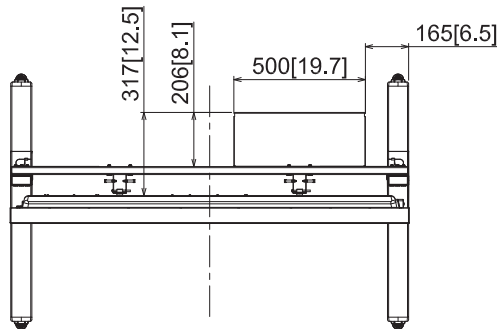

65-inch Touch Screen LCD Display with Mobile Stand

22-March-2016

Unit : mm [inches]

TH-65BF1+TY-ST65PB2

	①	②	③	④	
Mounting bracket Screw holes Mark	E	2005[78.9]	1594[62.8]	1147[45.2]	2040[80.3]
	D	1895[74.6]	1484[58.4]	1037[40.8]	1930[76.0]
	C	1785[70.3]	1374[54.1]	927[36.5]	1820[71.7]
	B	1675[65.9]	1264[49.8]	817[32.2]	1710[67.3]
	A	1565[61.6]	1154[45.4]	707[27.8]	1600[63.0]