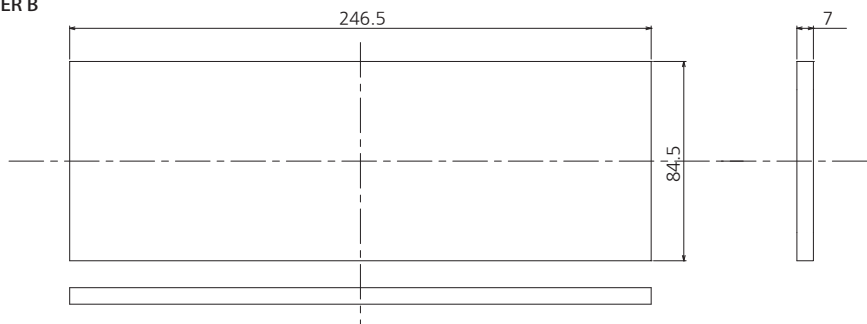

● **Product specification** (design and specification subject to change without notice)

	FILTER A	FILTER B	FILTER C
Dimensions (W x H x D)	266 x 10.2 x 104 mm	246.5 x 7.0 x 84.5 mm	246.5 x 21.0 x 84.5 mm
Weight	approx. 40 g	approx. 2 g	approx. 6 g
Contains / Accessory	6 pieces included	3 pieces included	3 pieces included
Carton Dimensions (W x H x D)	280 x 135 x 130 mm		
Gross Weight	approx. 400 g		

● **DIMENSIONS**

Cautions: This drawing is not a scale
Units : mm

FILTER A

FILTER B

FILTER C