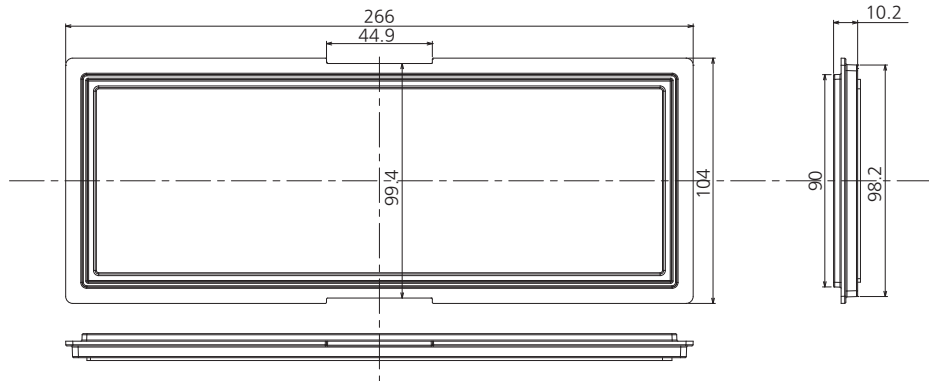

● **Product specification** (design and specification subject to change without notice)

	FILTER A	FILTER B	FILTER C
Dimensions (W x H x D)	266 x 10.2 x 104 mm	246.5 x 7.0 x 84.5 mm	246.5 x 21.0 x 84.5 mm
Weight	approx. 40 g	approx. 2 g	approx. 6 g
Contains / Accessory	6 pieces included	3 pieces included	3 pieces included
Carton Dimensions (W x H x D)	280 x 135 x 130 mm		
Gross Weight	approx. 400 g		

● **DIMENSIONS**

Cautions: This drawing is not a scale
Units : mm

FILTER A

FILTER B

FILTER C