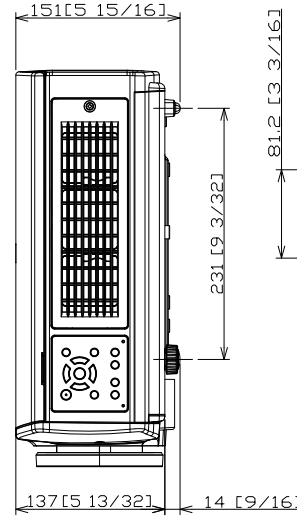

Panasonic Projector

PT-AE8000 / AT6000

mm[inches]