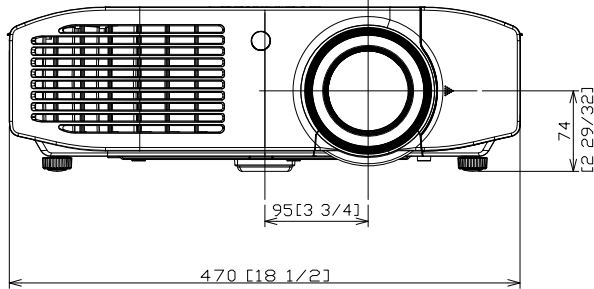

Panasonic Projector

PT-AE8000 / AT6000

mm[inches]