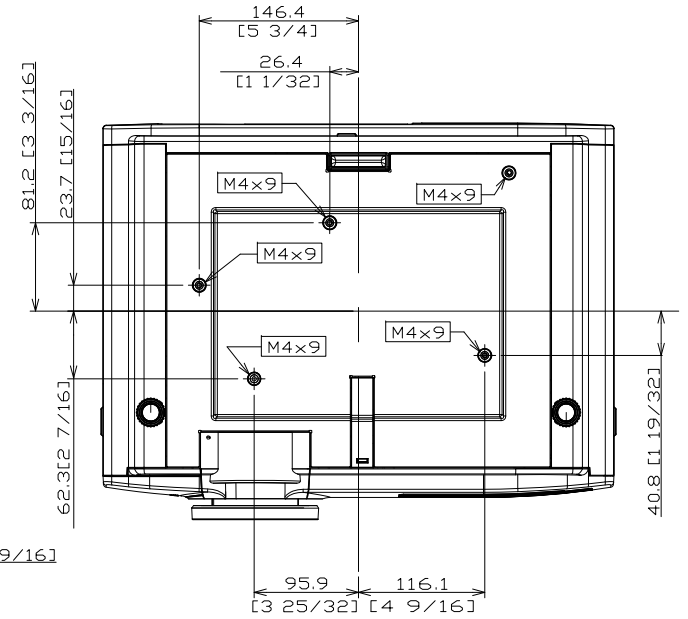

Panasonic Projector

PT-AE8000 / AT6000

mm[inches]