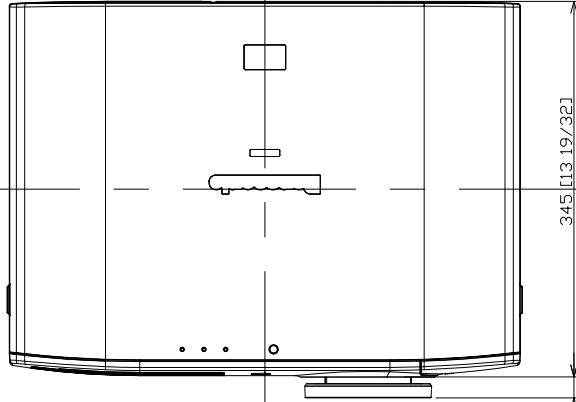

Panasonic Projector

PT-AE8000 / AT6000

mm[inches]