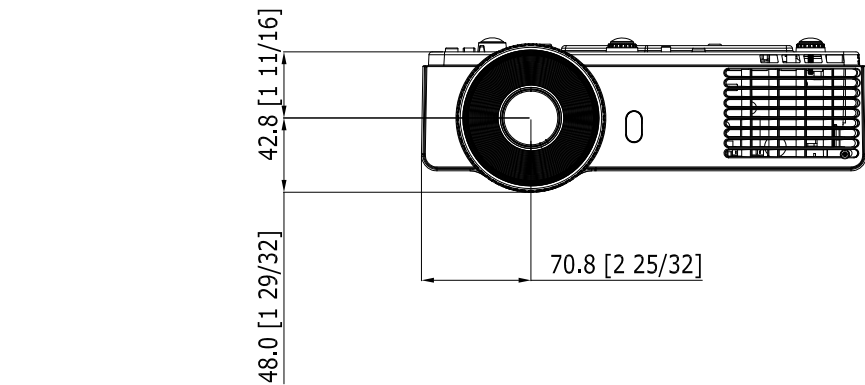

Panasonic Projector

PT-LW321/LW271

mm [inches]