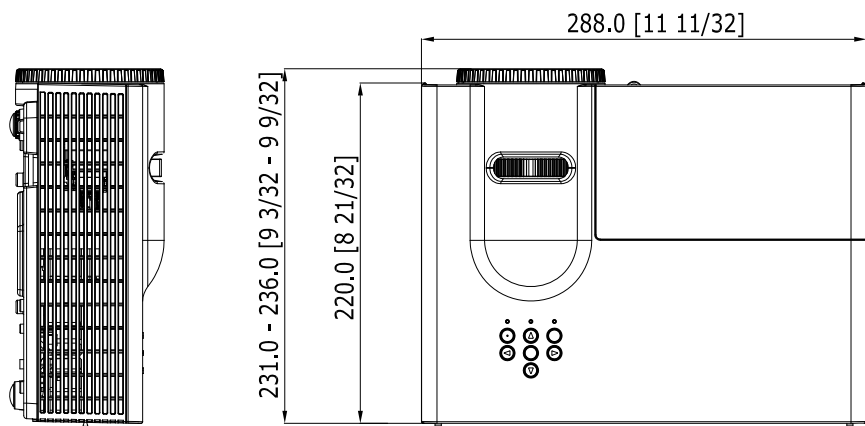

Panasonic Projector

PT-LW321/LW271

mm [inches]