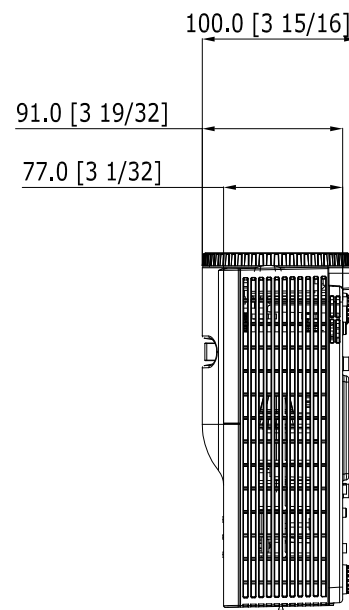

Panasonic Projector

PT-LW321/LW271

mm [inches]