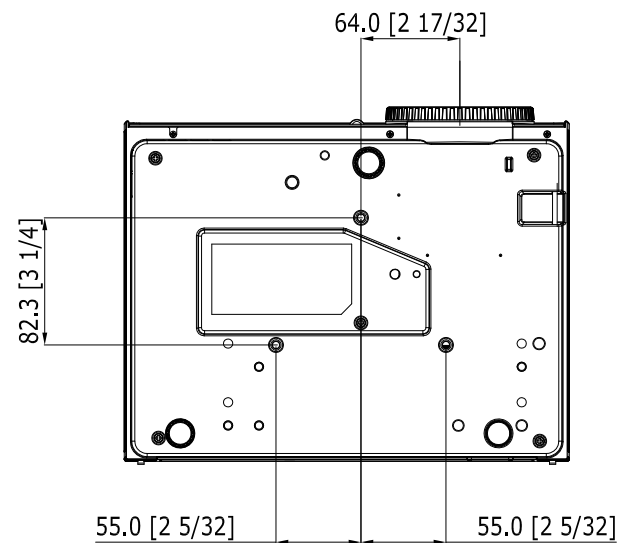

Panasonic Projector

PT-LW321/LW271

mm [inches]