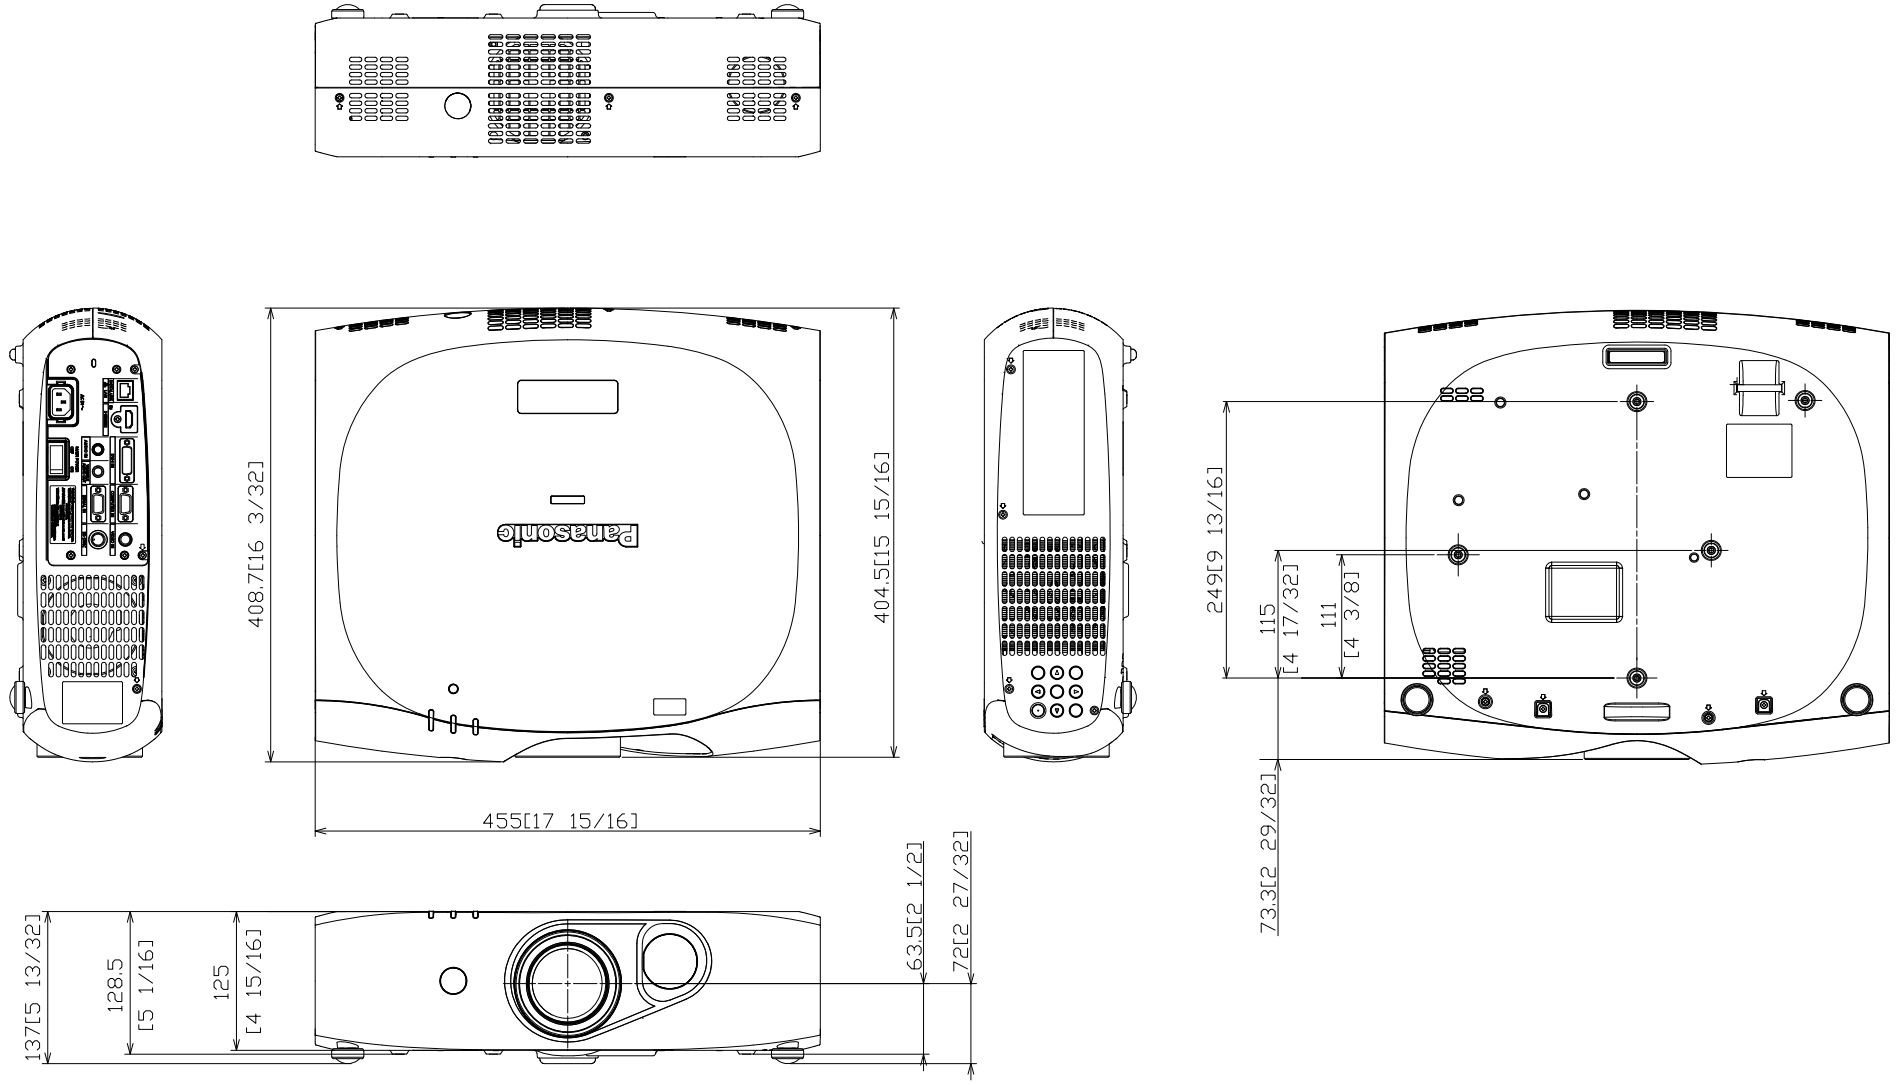

Panasonic Projector

PT-RZ475

mm [inches]