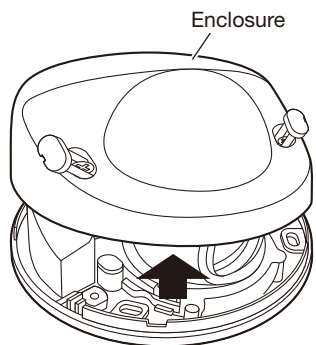

## Dome Cover

Model No. **WV-CW6SA**

Before attempting to connect or operate this product, please read these instructions carefully and save this manual for future use.

The model number is abbreviated in some descriptions in this manual.

## Features

The WV-CW6SA is the smoke type dome cover dedicated to Panasonic cameras. Contact your dealer for the cameras compliant with this product.

## Installations

Please read the operating instructions for the camera as well.

1. Detach the enclosure from the camera body by referring to the operating instructions of the camera.
3. Detach the protection film from the smoke dome cover. (Be careful not to scratch the dome.)

## Specifications

Ambient temperature	-30 °C to +50 °C {-22 °F - +122 °F}
Weight	approx. 15 g {0.003 lbs.}
Dimensions	72 mm (W) x 37 mm (H) x 67 mm (D) {2-27/32 inches (W) x 1-15/32 inches (H) x 2-5/8 inches (D)} (Dome diameter 54 mm {2-1/8 inches})