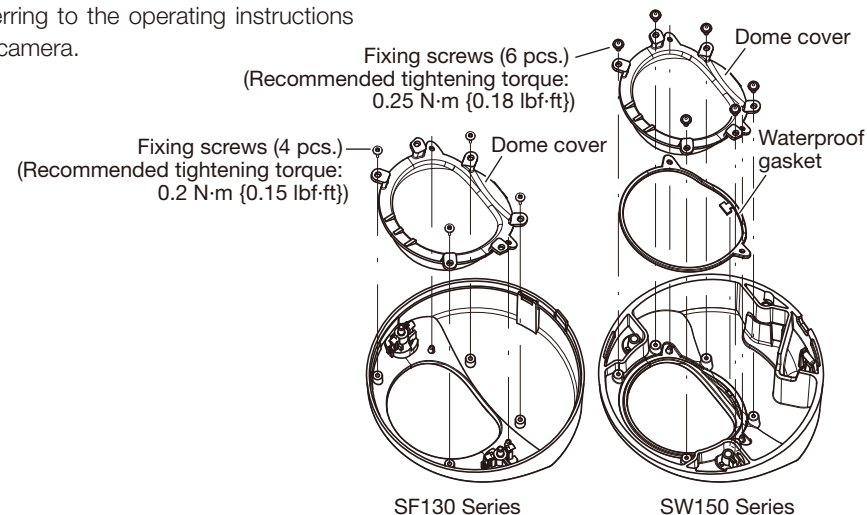

## Installations

Please read the operating instructions for the camera as well.

1. Detach the enclosure from the camera body by referring to the operating instructions of the camera.
3. Detach the protection film from the smoke dome cover. (Be careful not to scratch the dome.)

## Specifications

Ambient temperature	-30 °C to +50 °C {-22 °F - +122 °F}
Weight	approx. 15 g {0.003 lbs.}
Dimensions	72 mm (W) x 37 mm (H) x 67 mm (D) {2-27/32 inches (W) x 1-15/32 inches (H) x 2-5/8 inches (D)} (Dome diameter 54 mm {2-1/8 inches})