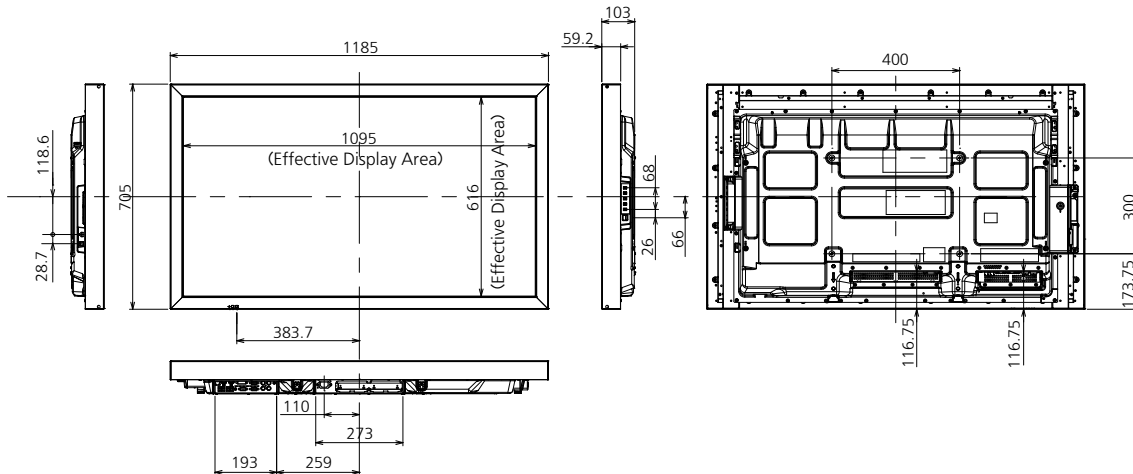

STANDARD (CERTIFICATIONS)

SAFETY REGULATIONS	AS / NZS60065, SASO, IEC60065 / SS, IEC60065 / PAI, IEC60065EN5022 Class-B, EN55024,
RADIATION REGULATIONS	CISPR22 Class-B

BUILT-IN WIRELESS LAN FUNCTION

Standard	2.4 GHz: IEEE802.11b/g/n, 5.0 GHz: IEEE802.11a/n
Infrastructure Mode	WPA2-PSK (TKIP / AES), WPA-PSK (TKIP / AES), WEP (64-bit / 128-bit), WPA-EAP / WPA2-EAP (PEAP [MS-CHAPv2 / GTC] / EAP-FAST [MS-CHAPv2 / GTC] / EAP-TTLS [MD5 / MS-CHAPv2], 128-bit / 64-bit)

INCLUDED ACCESSORIES

- AC cord (2 m) - Remote Control Transmitter
- Batteries for the Remote Control Transmitter (R6 (UM) Size x 2)
- Software CD-ROM (Whiteboard software / Wireless Manager software / Operating Instruction) x 1 - USB Cable (2 m) x 1
- Pen x 2 - Eraser x 1 - Pen Stand x 1 - Operating Instruction book

OPTIONAL ACCESSORIES

Mobile Stand	TY-ST50PB2
Mobile Stand	TY-ST58PF20
Wall-Hanging bracket (Angled)	TY-WK42PR20
Wall-Hanging bracket (Vertical)	TY-WK42PV20
Pedestal	TY-ST42P50
Ceiling-Hanging Bracket	TY-CE42PS20
Dual Video Terminal Board	TY-FB9BD
DVI-D Terminal Board	TY-FB11DD
Dual HDMI Terminal Board	TY-FB10HMD
HD-SDI Terminal Board	TY-FB9HD
HD-SDI Terminal Board with Audio	TY-FB10HD
Dual Link HD-SDI Terminal Board	TY-FB11DHD
Digital Interface Box	ET-YFB100G

DIMENSIONS

Cautions: This drawing is not a scale
Units : mm