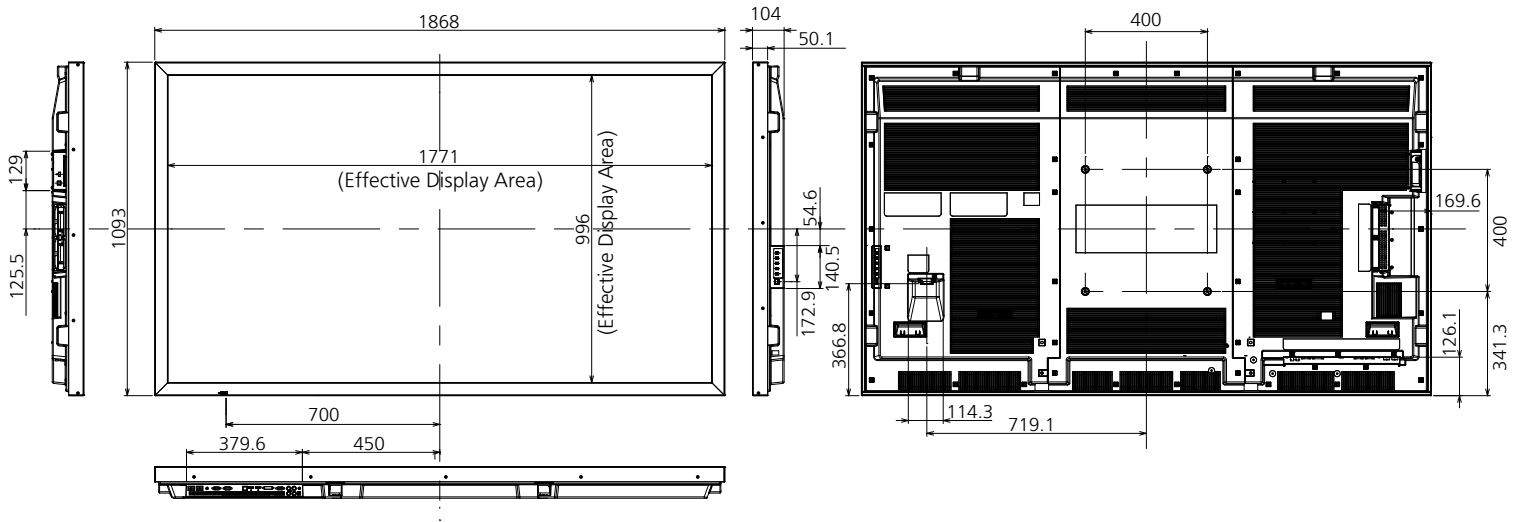

STANDARD (CERTIFICATIONS)

SAFETY REGULATIONS	EN60065, IEC60065, GOST
RADIATION REGULATIONS	EN55022 Class-B, EN55024, EN61000-3-2, EN61000-3-3

BUILT-IN WIRELESS LAN FUNCTION

Standard	2.4 GHz: IEEE802.11b/g/n, 5.0 GHz: IEEE802.11a/n
Infrastructure Mode	WPA2-PSK (TKIP / AES), WPA-PSK (TKIP / AES), WEP (64-bit / 128-bit), WPA-EAP / WPA2-EAP (PEAP [MS-CHAPv2 / GTC] / EAP-FAST [MS-CHAPv2 / GTC] / EAP-TTLS [MD5 / MS-CHAPv2], 128-bit / 64-bit)

INCLUDED ACCESSORIES

- AC cord (2 m) - Remote Control Transmitter
- Batteries for the Remote Control Transmitter (R6 (UM) Size x 2)
- Software CD-ROM (Whiteboard software / Wireless Manager software / Operating Instruction) x 1 - USB Cable (2 m) x 1
- Pen x 4 - Eraser x 1 - Pen Stand x 1 - Operating Instruction book

OPTIONAL ACCESSORIES

Mobile Stand	TY-ST80LF70
Wall-hanging Bracket (Vertical)	TY-WK70PV50
Pedestal	TY-ST65P20
Dual Video Board	TY-FB9BD
DVI-D Terminal Board	TY-FB11DD
Dual HDMI Terminal Board	TY-FB10HMD
HD-SDI Terminal Board	TY-FB9HD
HD-SDI with Audio Terminal Board	TY-FB10HD
Dual Link HD-SDI Terminal Board	TY-FB11DHD
Digital Interface Box	ET-YFB100G
Easy Wireless Stick	ET-UW100E

DIMENSIONS

Cautions: This drawing is not a scale
Units : mm