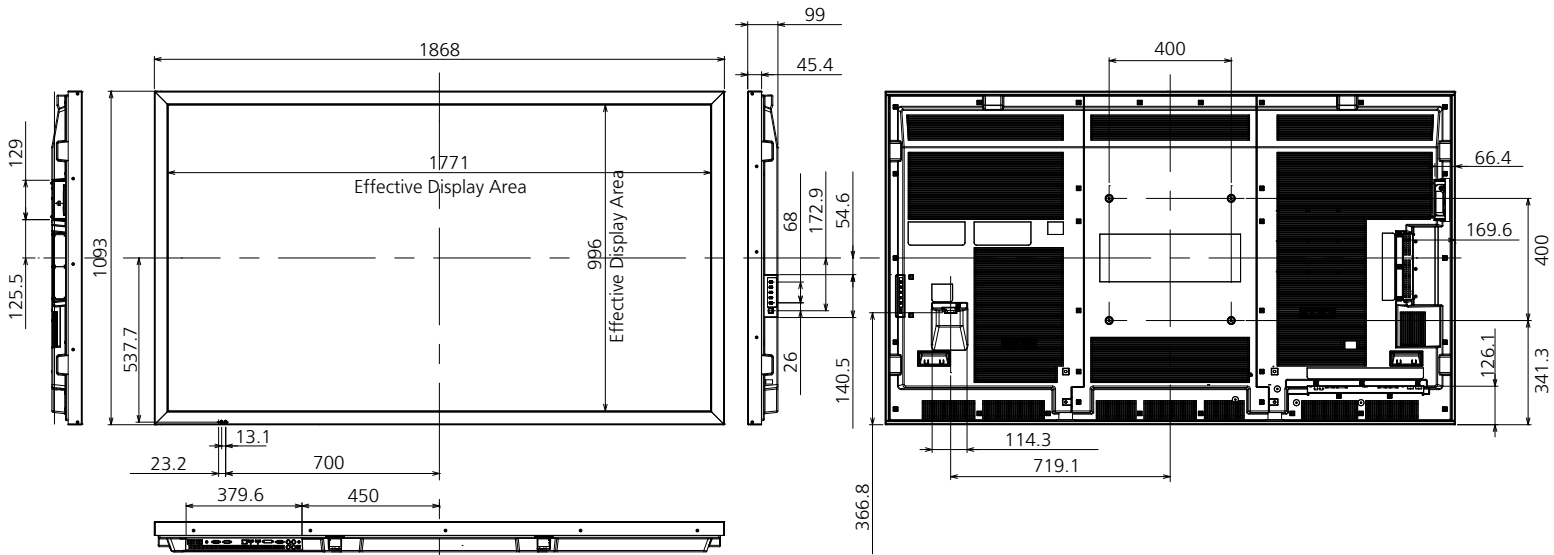

* In case of running for a long time, the moving image is recommended to be displayed. If you display a still picture for an extended period, the image retention might remain on the screen. However, image retention can gradually disappear by displaying movie images.

STANDARD (CERTIFICATIONS)

SAFETY REGULATIONS	EN60065, IEC60065, GOST
RADIATION REGULATIONS	EN55022 Class-B, EN55024, EN61000-3-2, EN61000-3-3

BUILT-IN WIRELESS LAN FUNCTION

Standard	2.4 GHz: IEEE802.11b/g/n, 5.0 GHz: IEEE802.11a/n
Infrastructure Mode	WPA2-PSK (TKIP/AES), WPA-PSK (TKIP/AES), WEP (64-bit/128-bit), WPA-EAP/WPA2-EAP (PEAP [MS-CHAPv2/GTC]/EAP-FAST [MS-CHAPv2/GTC]/EAP-TTLS [MD5/MS-CHAPv2], 128-bit/64-bit)

INCLUDED ACCESSORIES

- AC cord (2 m) - Remote Control Transmitter
- Batteries for the Remote Control Transmitter (R6 [UM3]) Size x 2)
- Software CD-ROM (Wireless Manager software/Operating Instruction) x 1
- Operating Instruction book

OPTIONAL ACCESSORIES

Mobile Stand	TY-ST80LF70
Wall-hanging Bracket (Vertical)	TY-WK70PV50
Pedestal	TY-ST65P20
Dual Video Board	TY-FB9BD
DVI-D Terminal Board	TY-FB11DD
Dual HDMI Terminal Board	TY-FB10HMD
HD-SDI Terminal Board	TY-FB9HD
HD-SDI with Audio Terminal Board	TY-FB10HD
Dual Link HD-SDI Terminal Board	TY-FB11DHD
Digital Interface Box	ET-YFB100G
Easy Wireless Stick	ET-UW100E

DIMENSIONS

Cautions: This drawing is not a scale
Units : mm