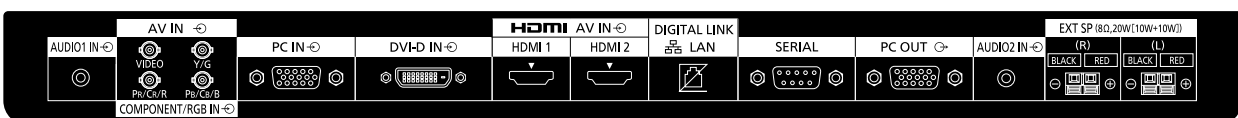

CONNECTION TERMINAL

SIDE

BACK