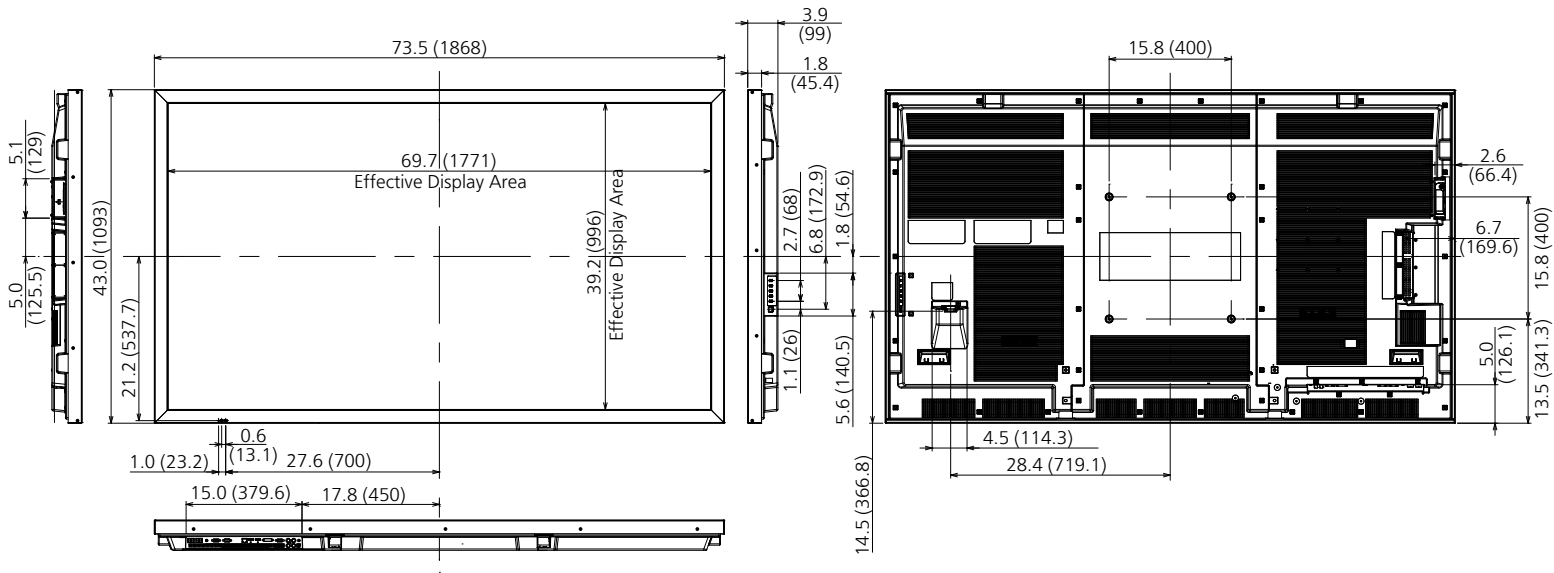

* In case of running for a long time, the moving image is recommended to be displayed. If you display a still picture for an extended period, the image retention might remain on the screen. However, image retention can gradually disappear by displaying movie images.

STANDARD (CERTIFICATIONS)

SAFETY REGULATIONS	UL60065, CAN/CSA-22.2 No 60065:03
RADIATION REGULATIONS	FCC Part 15 Class-B, ICES-003

BUILT-IN WIRELESS LAN FUNCTION

Standard	2.4 GHz: IEEE802.11b/g/n, 5.0 GHz: IEEE802.11a/n
Infrastructure Mode	WPA2-PSK (TKIP/AES), WPA-PSK (TKIP/AES), WEP (64-bit/128-bit), WPA-EAP/WPA2-EAP (PEAP [MS-CHAPv2/GTC]/EAP-FAST [MS-CHAPv2/GTC]/EAP-TTLS [MD5/MS-CHAPv2], 128-bit/64-bit)

INCLUDED ACCESSORIES

- AC cord (78.74" [2 m]) - Remote Control Transmitter
- Batteries for the Remote Control Transmitter (AA Size x 2)
- Software CD-ROM
  (Wireless Manager software/Operating Instruction) x 1
- Operating Instruction book

OPTIONAL ACCESSORIES

Mobile Stand	TY-ST80LF70
Wall-hanging Bracket (Vertical)	TY-WK70PV50
Pedestal	TY-ST65P20
Dual Video Board	TY-FB9BD
DVI-D Terminal Board	TY-FB11DD
Dual HDMI Terminal Board	TY-FB10HMD
HD-SDI Terminal Board	TY-FB9HD
HD-SDI with Audio Terminal Board	TY-FB10HD
Dual Link HD-SDI Terminal Board	TY-FB11DHD
Digital Interface Box	ET-YFB100G
Easy Wireless Stick	ET-UW100U

DIMENSIONS

Cautions: This drawing is not a scale
Units : mm