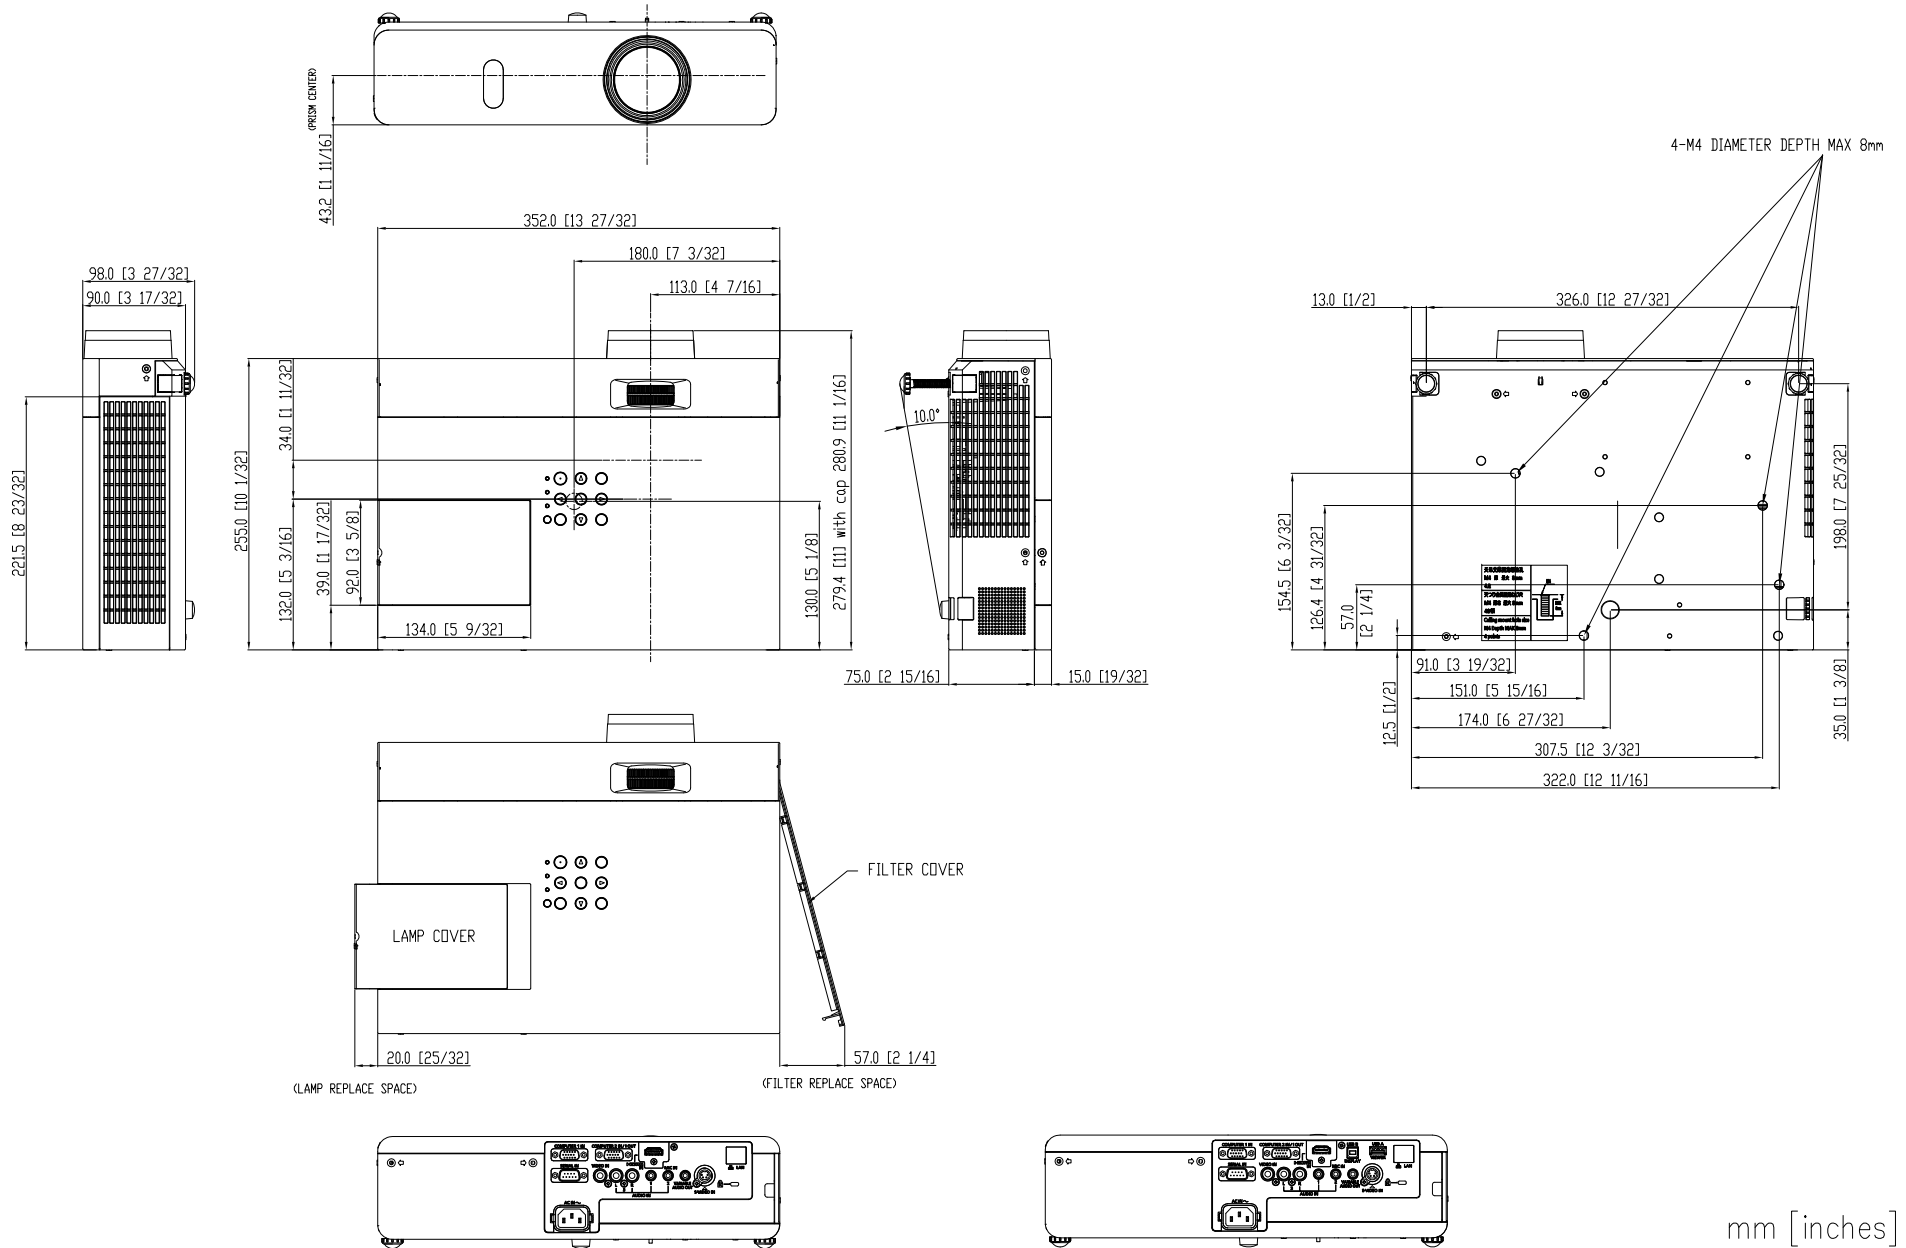

Panasonic Projector

PT-VW345NZ/VW340Z/VX415NZ/VX410Z/VW355N/VW350/VX425N/VX420

● PT-VW340Z/VX410Z/VW350/VX420

● PT-VW345NZ/VX415NZ/VW355N/VX425N

mm [inches]