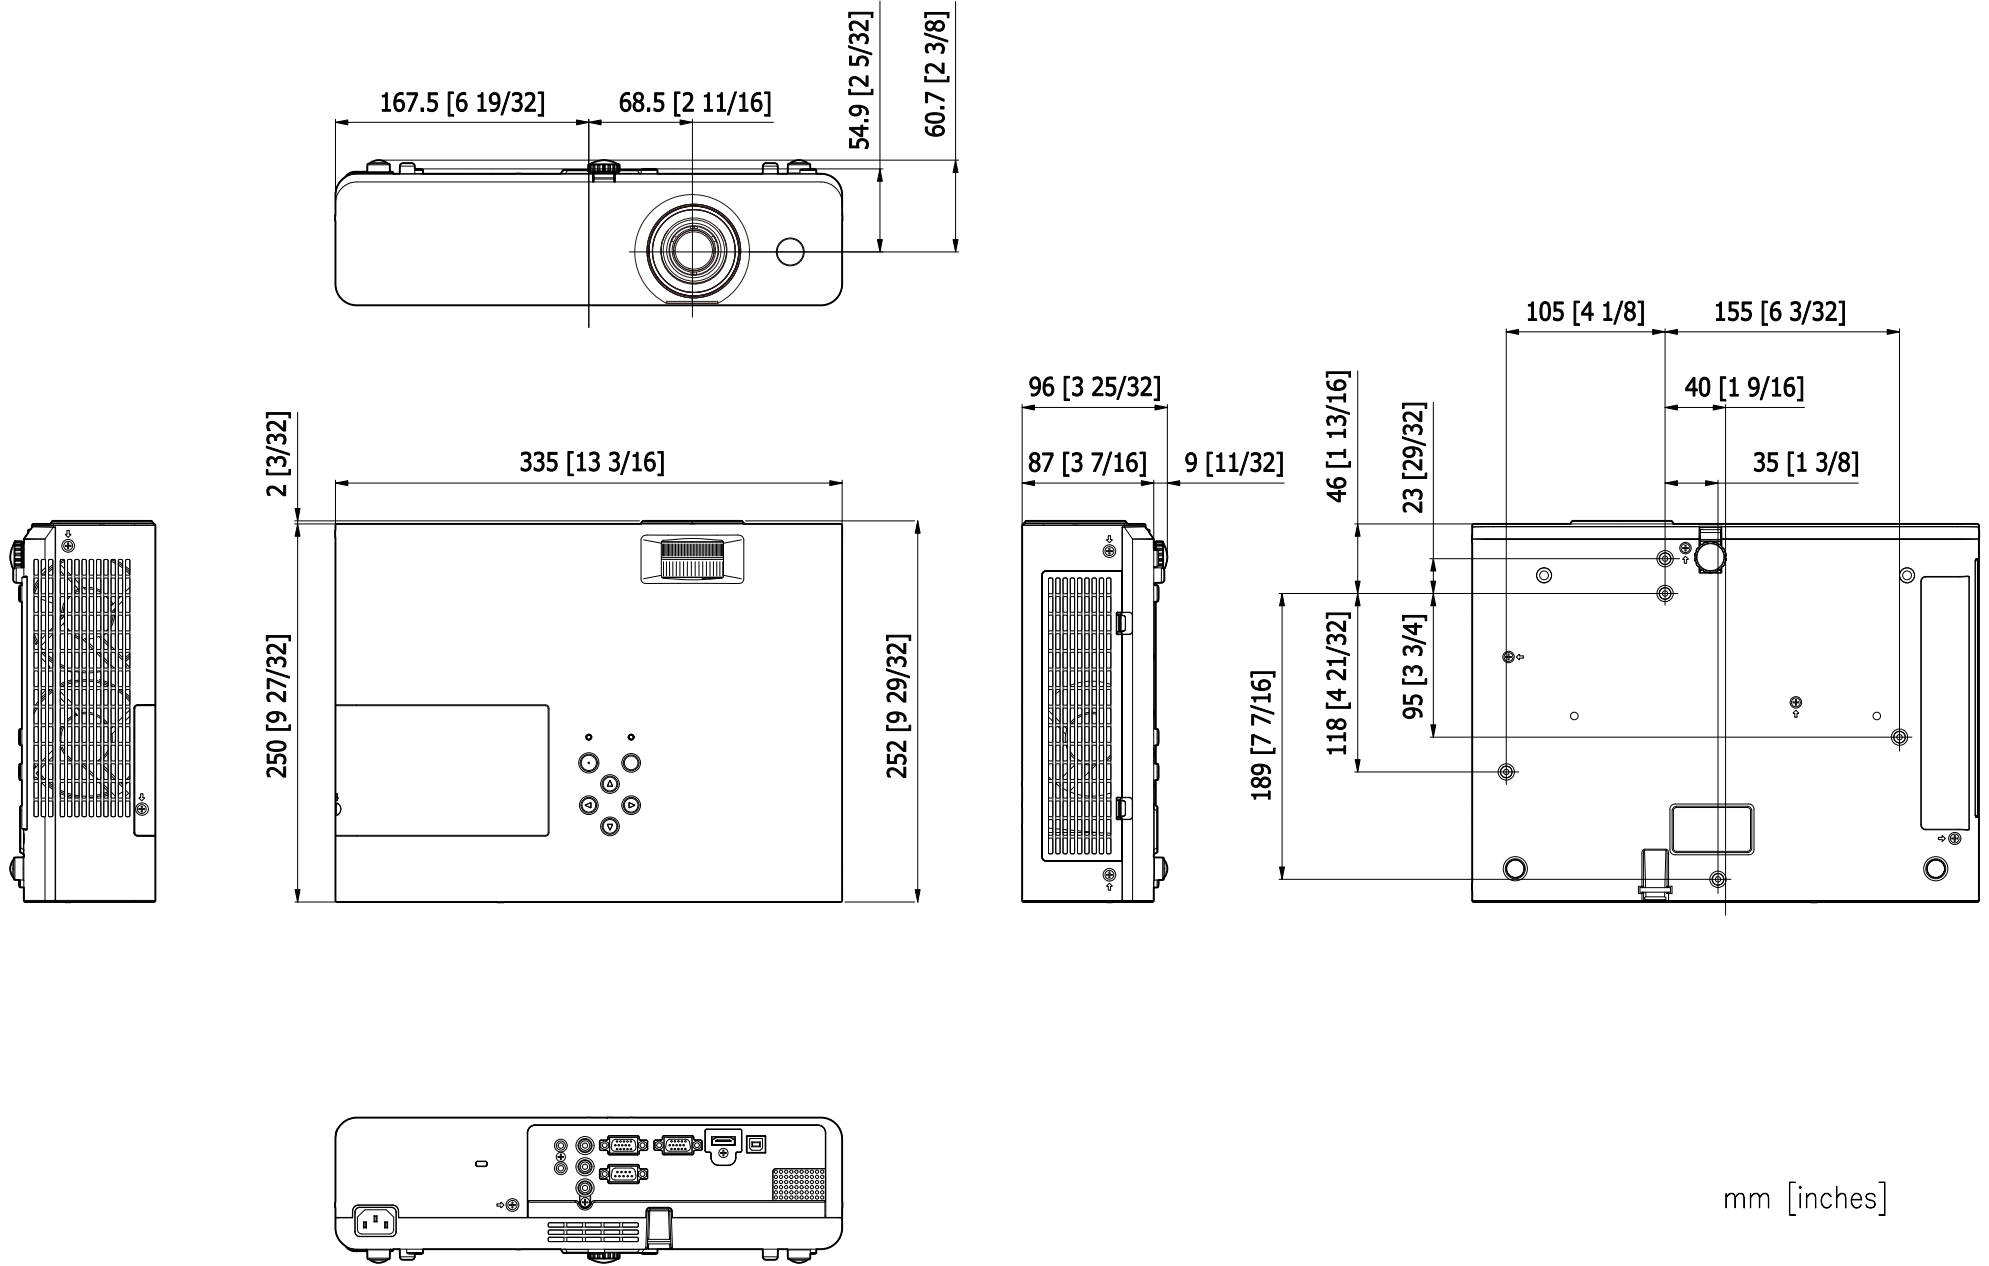

Panasonic Projector

PT-LB303

mm [inches]