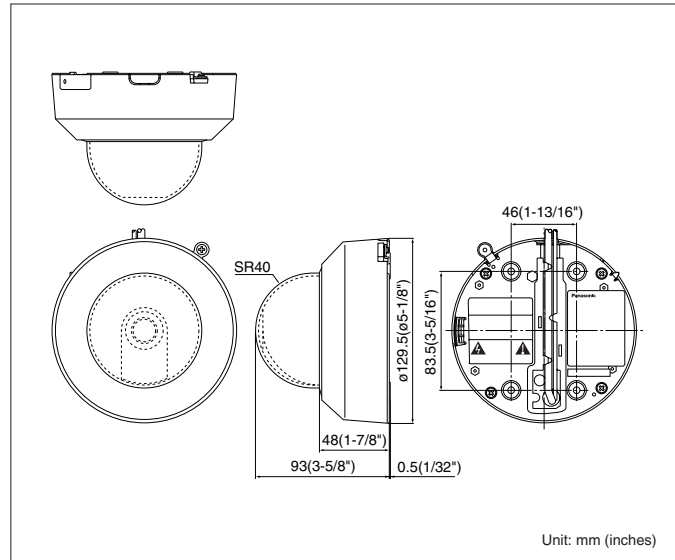

Appearance

- All TV pictures are simulated.
- Weights and dimensions are approximate.
- Specifications are subject to change without notice.
- These products may be subject to export control regulations.
- All product pictures are NTSC models.

Important

– Safety Precaution: carefully read the operating instructions and installation manual before using this product.

DISTRIBUTED BY:

Panasonic®

<http://panasonic.net/security/>

Printed in Japan (2A-027BL)