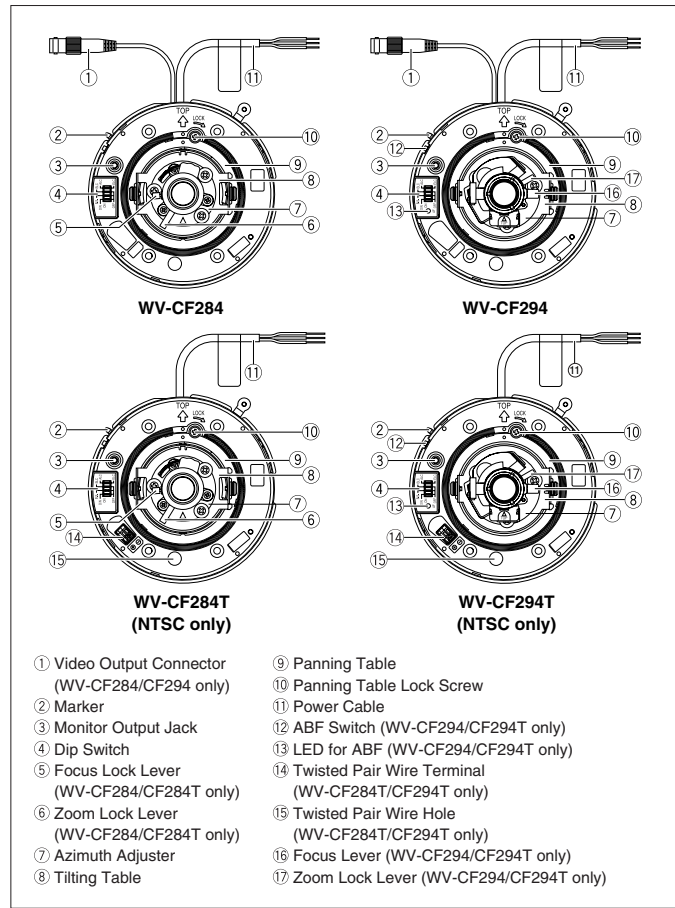

Part Names and Functions