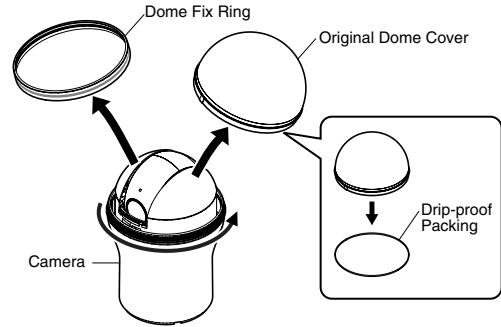

Dome Cover Instructions

Model Nos. WV-CS3S
WV-CS3SE

Before attempting to connect or install this product,
please read these instructions carefully and
save this manual for future use.

AE0205-3012 3TR003468DAA Printed in Japan

FEATURES

This Dome cover can be attached to models WV-CS950 and WV-CS954.

PRECAUTIONS

- Do not attach the Dome cover if the camera is mounted on the ceiling.
Doing so may result in an injury if the Dome cover falls.
- Note the following points to prevent the drip-proof packing from twisting when you position the rubber band.
 - Position it on the dome fix ring.
 - Do not let it extend onto the Dome cover.
- Do not remove the protection sheet until the camera has been installed in position to prevent scratches during installation.
- When replacing the Dome cover, do not let the drip-proof packing twist.
- When replacing the Dome cover, be sure to clean off the drip-proof packing.

MOUNTING PROCEDURES

1 Put the rubber band (provided) onto the dome fix ring to prevent slippage when removing or attaching the dome fix ring, as shown in the figure below.

2 After turning the dome fix ring to the left, remove the original Dome cover from the camera, and then remove the drip-proof packing.

Do not remove the rubber band from the dome fix ring yet.

3 Place the drip-proof packing removed in Step 2 onto the replacement Dome cover WV-CS3S, and put them on the camera.

4 Replace the dome fix ring removed in Step 2, and turn it to the right until it is tight.