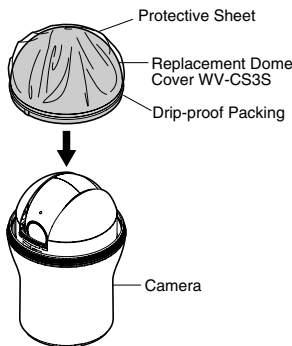

FEATURES

This Dome cover can be attached to models WV-CS950 and WV-CS954.

PRECAUTIONS

- Do not attach the Dome cover if the camera is mounted on the ceiling.
Doing so may result in an injury if the Dome cover falls.
- Note the following points to prevent the drip-proof packing from twisting when you position the rubber band.
 - Position it on the dome fix ring.
 - Do not let it extend onto the Dome cover.
- Do not remove the protection sheet until the camera has been installed in position to prevent scratches during installation.
- When replacing the Dome cover, do not let the drip-proof packing twist.
- When replacing the Dome cover, be sure to clean off the drip-proof packing.

MOUNTING PROCEDURES

1 Put the rubber band (provided) onto the dome fix ring to prevent slippage when removing or attaching the dome fix ring, as shown in the figure below.

2 After turning the dome fix ring to the left, remove the original Dome cover from the camera, and then remove the drip-proof packing.

Do not remove the rubber band from the dome fix ring yet.

3 Place the drip-proof packing removed in Step 2 onto the replacement Dome cover WV-CS3S, and put them on the camera.

4 Replace the dome fix ring removed in Step 2, and turn it to the right until it is tight.