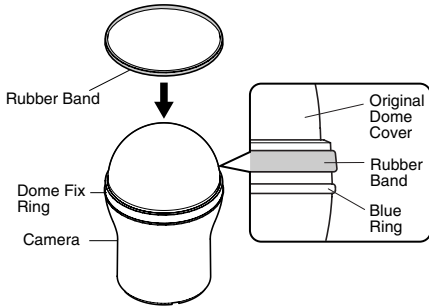

Dome Cover Instructions

Model Nos. WV-CS3S
WV-CS3SE

Before attempting to connect or install this product,
please read these instructions carefully and
save this manual for future use.

AE0205-3012 3TR003468DAA Printed in Japan

FEATURES

This Dome cover can be attached to models WV-CS950 and WV-CS954.

PRECAUTIONS

- Do not attach the Dome cover if the camera is mounted on the ceiling.
Doing so may result in an injury if the Dome cover falls.
- Note the following points to prevent the drip-proof packing from twisting when you position the rubber band.
 - Position it on the dome fix ring.
 - Do not let it extend onto the Dome cover.
- Do not remove the protection sheet until the camera has been installed in position to prevent scratches during installation.
- When replacing the Dome cover, do not let the drip-proof packing twist.
- When replacing the Dome cover, be sure to clean off the drip-proof packing.

MOUNTING PROCEDURES

1 Put the rubber band (provided) onto the dome fix ring to prevent slippage when removing or attaching the dome fix ring, as shown in the figure below.

2 After turning the dome fix ring to the left, remove the original Dome cover from the camera, and then remove the drip-proof packing.

Do not remove the rubber band from the dome fix ring yet.

3 Place the drip-proof packing removed in Step 2 onto the replacement Dome cover WV-CS3S, and put them on the camera.

4 Replace the dome fix ring removed in Step 2, and turn it to the right until it is tight.