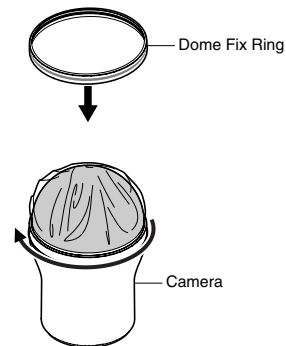

4 Replace the dome fix ring removed in Step 2, and turn it to the right until it is tight.

Remove the rubber band (provided).