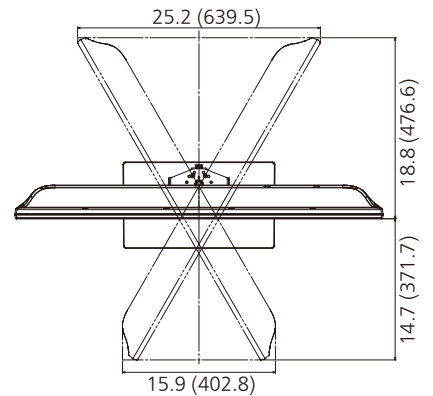

*Based on IEC 62087 Ed.2 section 11.6.1 measurement method

■ AUDIO

Audio Output Power	10W + 10W
Invisible Speaker System Details	1 way 2 bottom Speakers
Bass/Treble/Barance controls	Yes

■ MECHANICAL

Including TV Stand (W x H x D)	38.3" x 26.1" x 9.0" (972 x 662 x 227 mm)
TV Set Only (W x H x D)	38.3" x 22.9" x 3.5" (972 x 580 x 88 mm)
Carton Dimensions (W x H x D)	48.9" x 26.3" x 5.6" (1,242 x 668 x 142 mm)
Including TV Stand (Weight)	approx. 27.8 lb. (12.6 kg)
TV Set Only (Weight)	approx. 24.3 lb. (11.0 kg)
Gross weight	approx. 39.7 lb. (18.0 kg)
Cabinet Color	Glossy Black
Pitch for Wall-Hanging	VESA Compliant W200 x H200 mm

STANDARD (CERTIFICATIONS)

Safety Regulations	UL6500 Ver.2, cUL, BETS-7
Radiation Regulations	FCC Part 15 Class-B, ICES-003
ENERGY STAR 6.0, CEC	Yes

DIMENSIONS

Cautions: This drawing is not a scale
Units : inches (mm)

Rotation angle of 30°

Rotation angle of 60°

CONNECTION TERMINAL

<rear>

<side>

Rotation angle of 90°