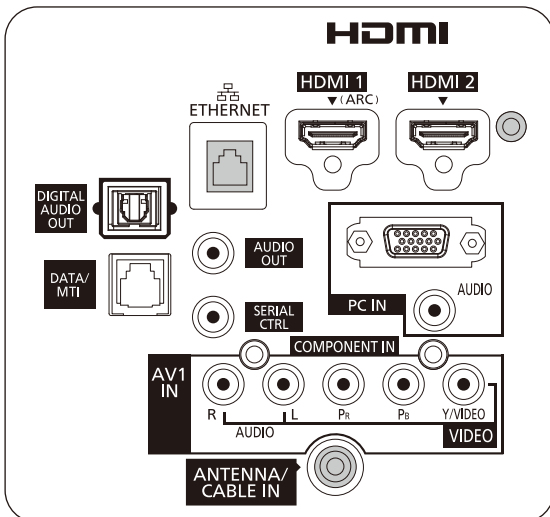

Rotation angle of 30°

Rotation angle of 60°

CONNECTION TERMINAL

<rear>

<side>

Rotation angle of 90°