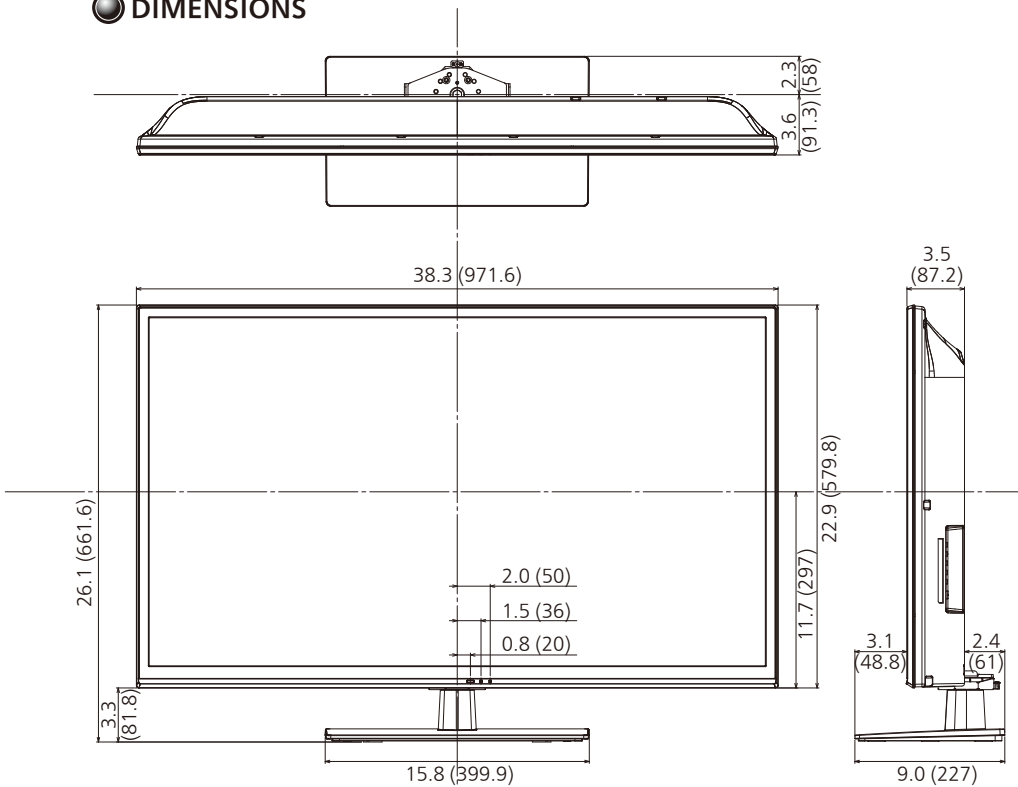

MAIN FEATURE

VIERA Link™, HDAVI Control™	Yes
Integrated Pro:Idiom	Yes
Local Authentication	Yes
Welcome Image	Yes
USB Slot	Image Viewer (JPEG playback), Cloning
OFF Timer	15/30/60/90 minutes
Hotel Mode	Initial INPUT Initial Channel Initial VOL level Maximum VOL level Button Lock Power Control

ACCESSORIES

Included Accessories	Swivel Stand (Rotate Angle : 30/60/90 degrees) AC Power Cord 90.6" (2.3 m) Antitheft Screw for Stand Remote control transmitter (N2QAYB000820) Batteries for the Remote Control Transmitter (AA Battery x 2) Security Lockdown Screws (Security Bit : Optional) Operating Instruction

STANDARD (CERTIFICATIONS)

Safety Regulations	UL6500 Ver.2, cUL, BETS-7
Radiation Regulations	FCC Part 15 Class-B, ICES-003
ENERGY STAR 6.0, CEC	Yes

DIMENSIONS