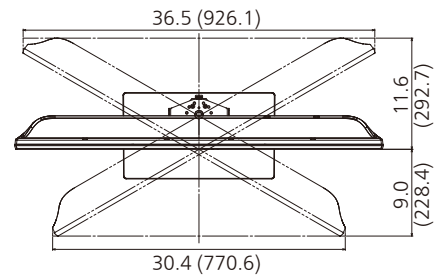

STANDARD (CERTIFICATIONS)

Safety Regulations	UL6500 Ver.2, cUL, BETS-7
Radiation Regulations	FCC Part 15 Class-B, ICES-003
ENERGY STAR 6.0, CEC	Yes

DIMENSIONS

Cautions: This drawing is not a scale
Units : inches (mm)

Rotation angle of 30°

Rotation angle of 60°

CONNECTION TERMINAL

<rear>

<side>

Rotation angle of 90°