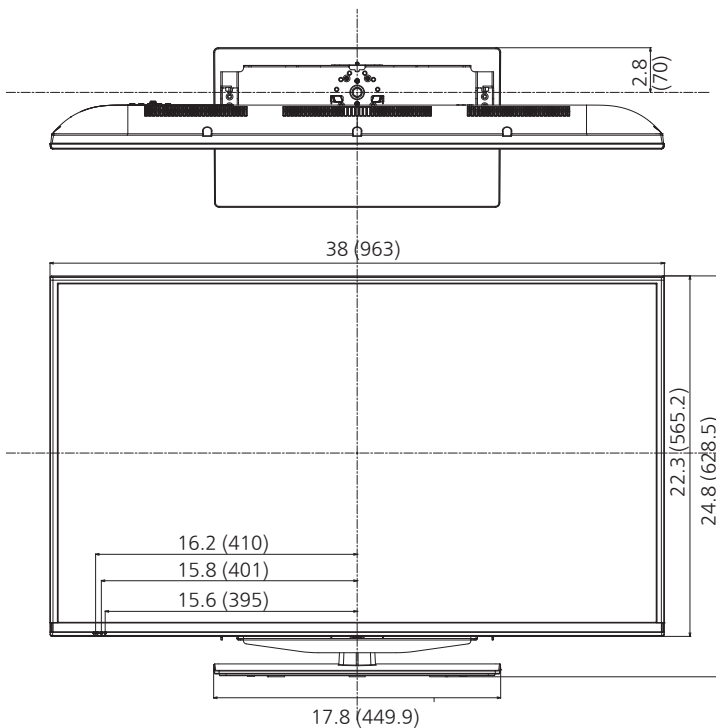

MAIN FEATURE

VIERA Link™, HDAVI Control™	Yes
Integrated Pro:Idiom	Yes
Local Authentication	Yes
Welcome Image	Yes
USB Slot	Image Viewer (JPEG playback), Cloning
OFF Timer	15/30/60/90 minutes
Hotel Mode	Initial INPUT Initial Channel Initial VOL level Maximum VOL level Button Lock Power Control

ACCESSORIES

Included Accessories	Swivel Stand (Rotate Angle : 30/60/90 degrees) AC Power Cord 59.1" (1.5 m) Antitheft Screw for Stand Remote control transmitter (N2QAYB000820) Batteries for the Remote Control Transmitter (AA Battery x 2) Security Lockdown Screws (Security Bit : Optional) Operating Instruction

STANDARD (CERTIFICATIONS)

Safety Regulations	UL6500 Ver.2, cUL, BETS-7
Radiation Regulations	FCC Part 15 Class-B, ICES-003
ENERGY STAR 6.1, CEC	Yes

DIMENSIONS