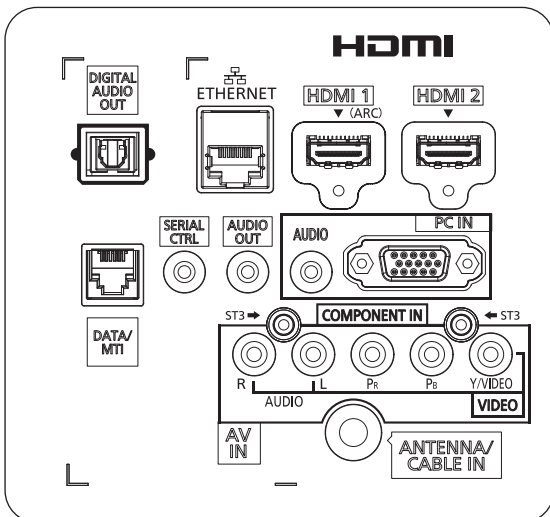

ACCESSORIES

Included Accessories	Swivel Stand (Rotate Angle : 30/60/90 degrees) AC Power Cord 59.1" (1.5 m) Antitheft Screw for Stand Remote control transmitter (N2QAYB000820) Batteries for the Remote Control Transmitter (AA Battery x 2) Security Lockdown Screws (Security Bit : Optional) Operating Instruction
----------------------	---

Rotation angle of 30°

Rotation angle of 60°

CONNECTION TERMINAL

<rear>

<side>

Rotation angle of 90°