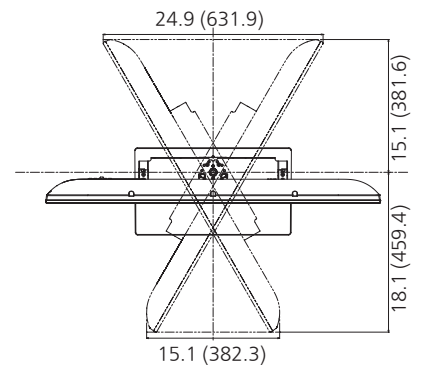

ACCESSORIES

Included Accessories	Swivel Stand (Rotate Angle : 30/60/90 degrees) AC Power Cord 59.1" (1.5 m) Antitheft Screw for Stand Remote control transmitter (N2QAYB000820) Batteries for the Remote Control Transmitter (AA Battery x 2) Security Lockdown Screws (Security Bit : Optional) Operating Instruction
----------------------	---

STANDARD (CERTIFICATIONS)

Safety Regulations	UL6500 Ver.2, cUL, BETS-7
Radiation Regulations	FCC Part 15 Class-B, ICES-003
ENERGY STAR 6.1, CEC	Yes

DIMENSIONS

Cautions: This drawing is not a scale
Units : inches (mm)

Rotation angle of 30°

Rotation angle of 60°

CONNECTION TERMINAL

<rear>

<side>

Rotation angle of 90°