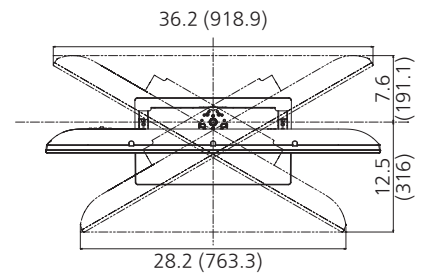

STANDARD (CERTIFICATIONS)

Safety Regulations	UL6500 Ver.2, cUL, BETS-7
Radiation Regulations	FCC Part 15 Class-B, ICES-003
ENERGY STAR 6.1, CEC	Yes

DIMENSIONS

Cautions: This drawing is not a scale
Units : inches (mm)

Rotation angle of 30°

Rotation angle of 60°

CONNECTION TERMINAL

<rear>

<side>

Rotation angle of 90°