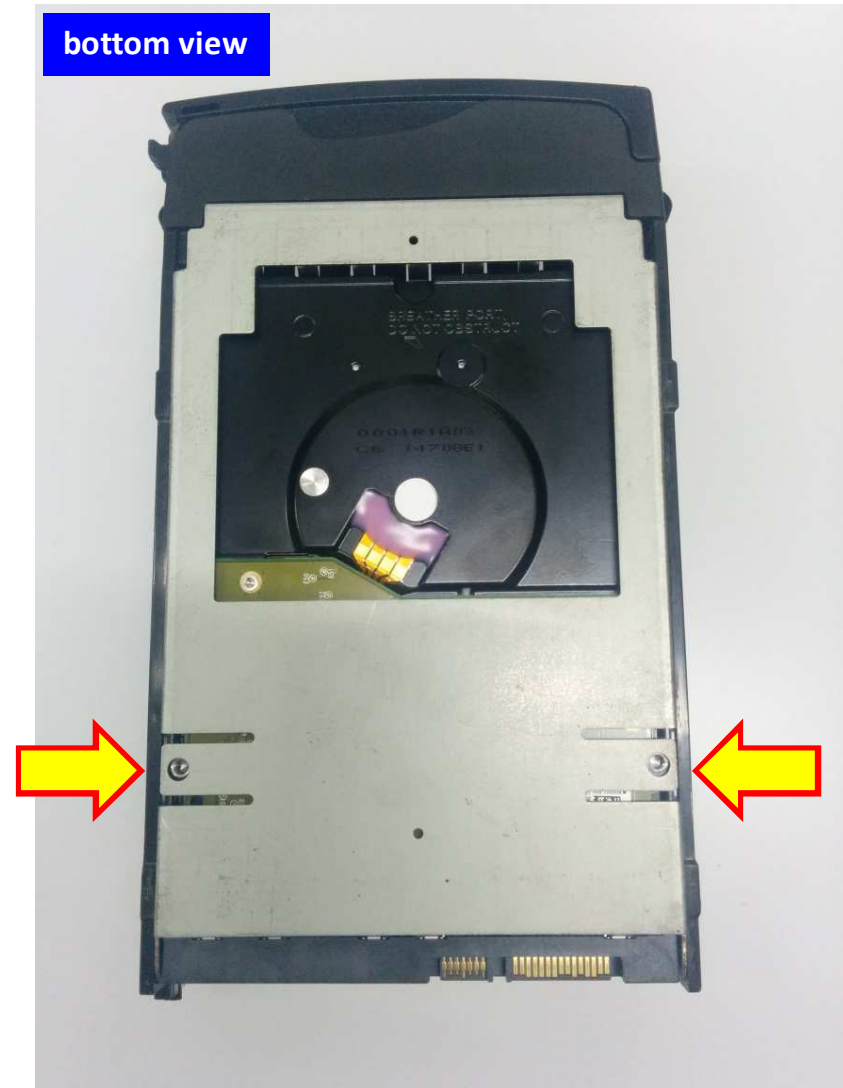

Caution**To use 5TB or 6TB HDD with HDD canister****(WJ-ND400/WJ-HDE400/WJ-HD716/WJ-HD616/WJ-NX400/WJ-HXE400)**

Please **DO NOT** fix two screws into bottom side of **5TB or 6TB HDD** (⇒ marks below), because screw length is longer than depth of tapped hole .