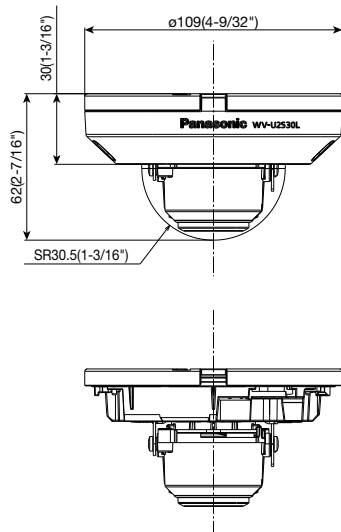

*1 Converted value
*2 When "4:3(30fps mode)" or "4:3(25fps mode)" is selected for "Image capture mode", "90 °" and "270 °" cannot be selected.
*3 Smart Coding(GOP and AUTO VIQS) is not available when setting 30fps.
*4 Only when installation work is properly performed according to the Installation Guide and appropriate waterproof treatment is performed.

Appearance

Unit : mm (inches)