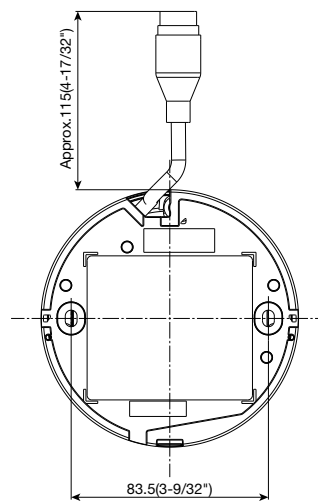

*1 Converted value
*2 When "4:3(30fps mode)" or "4:3(25fps mode)" is selected for "Image capture mode", "90 °" and "270 °" cannot be selected.
*3 Smart Coding(GOP and AUTO VIQS) is not available when setting 30fps.
*4 Only when installation work is properly performed according to the Installation Guide and appropriate waterproof treatment is performed.

Appearance

Unit : mm (inches)