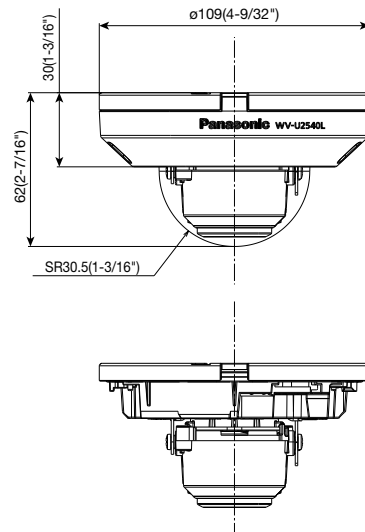

*1 Converted value

*2 Smart Coding(GOP and AUTO VIQS) is not available when setting 30fps.

*3 Only when installation work is properly performed according to the Installation Guide and appropriate waterproof treatment is performed.

Appearance

Unit : mm (inches)