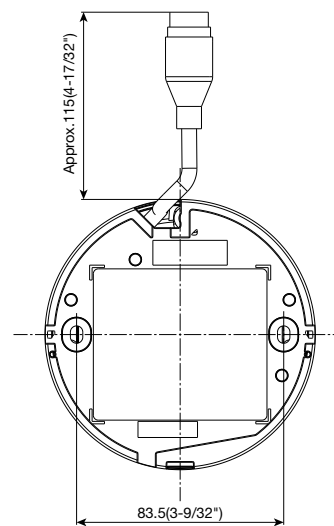

*1 Converted value

*2 Smart Coding(GOP and AUTO VIQS) is not available when setting 30fps.

*3 Only when installation work is properly performed according to the Installation Guide and appropriate waterproof treatment is performed.

Appearance

Unit : mm (inches)