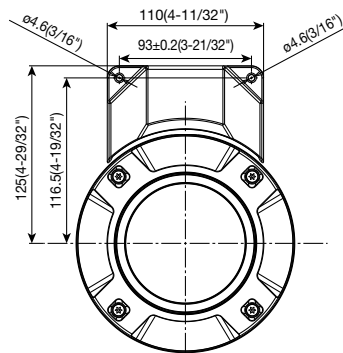

With Attachment for the conduit