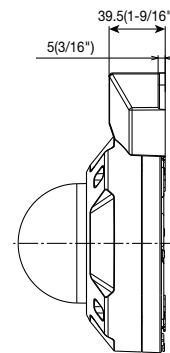

Unit : mm (inches)