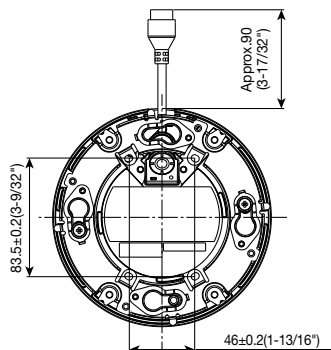

Appearance

With Attachment plate