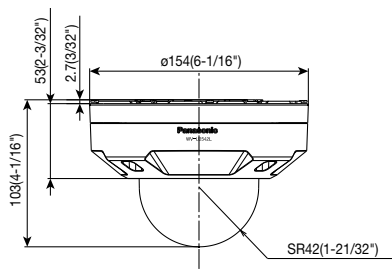

Appearance

With Attachment plate