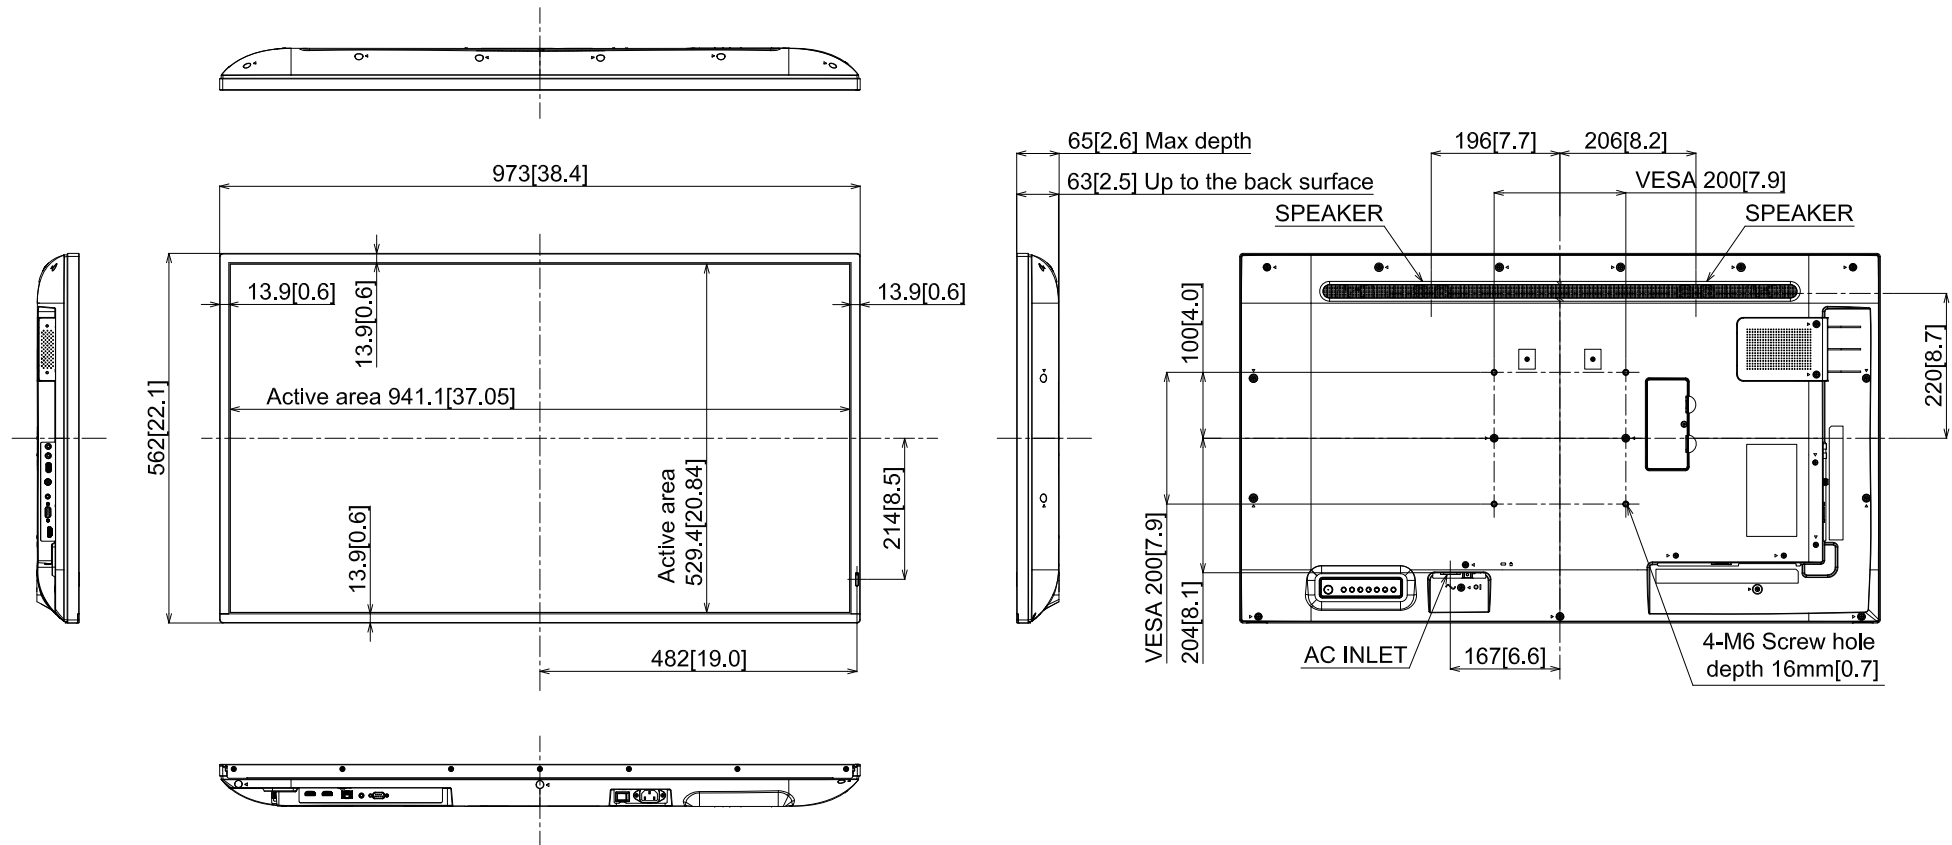

43-inch Class 4K UHD LCD TV

TH-43CQ2

15-March-2022
Unit : mm [inches]

Design and specification subject to change without notice.