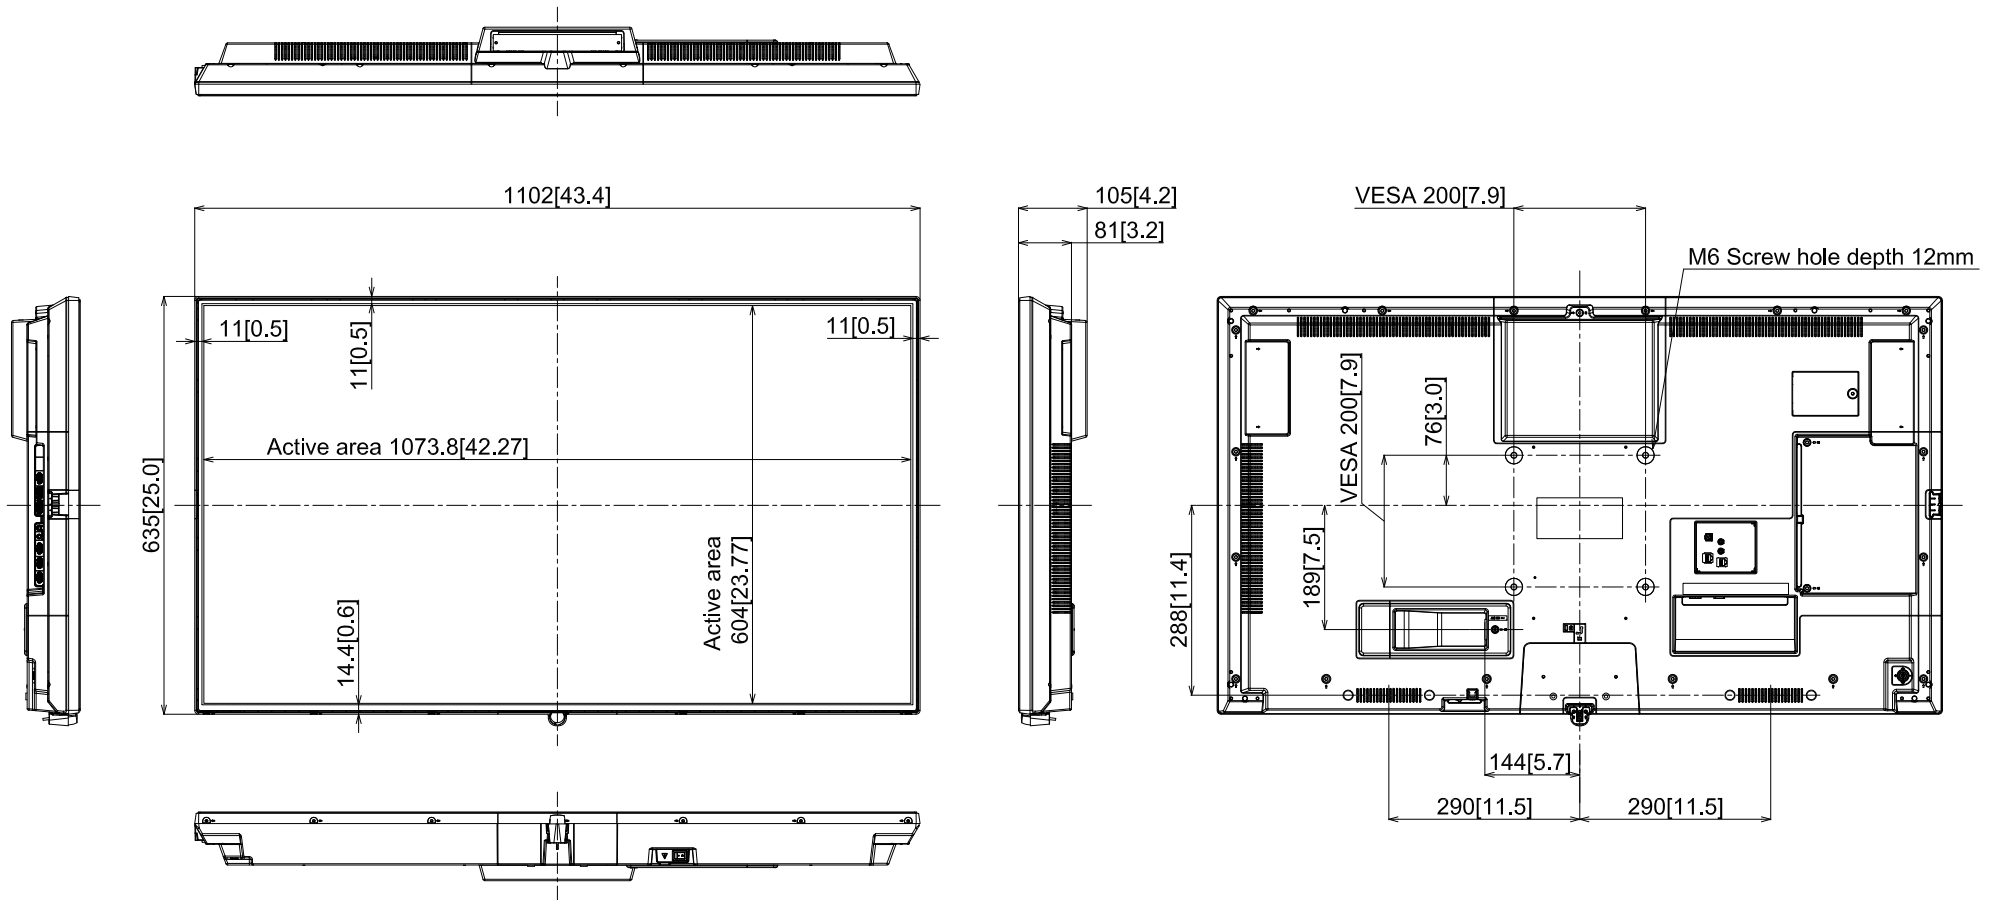

49-inch Class 4K UHD LCD Display

TH-49SQE1

15-March-2022

Unit : mm [inches]

Design and specification subject to change without notice.