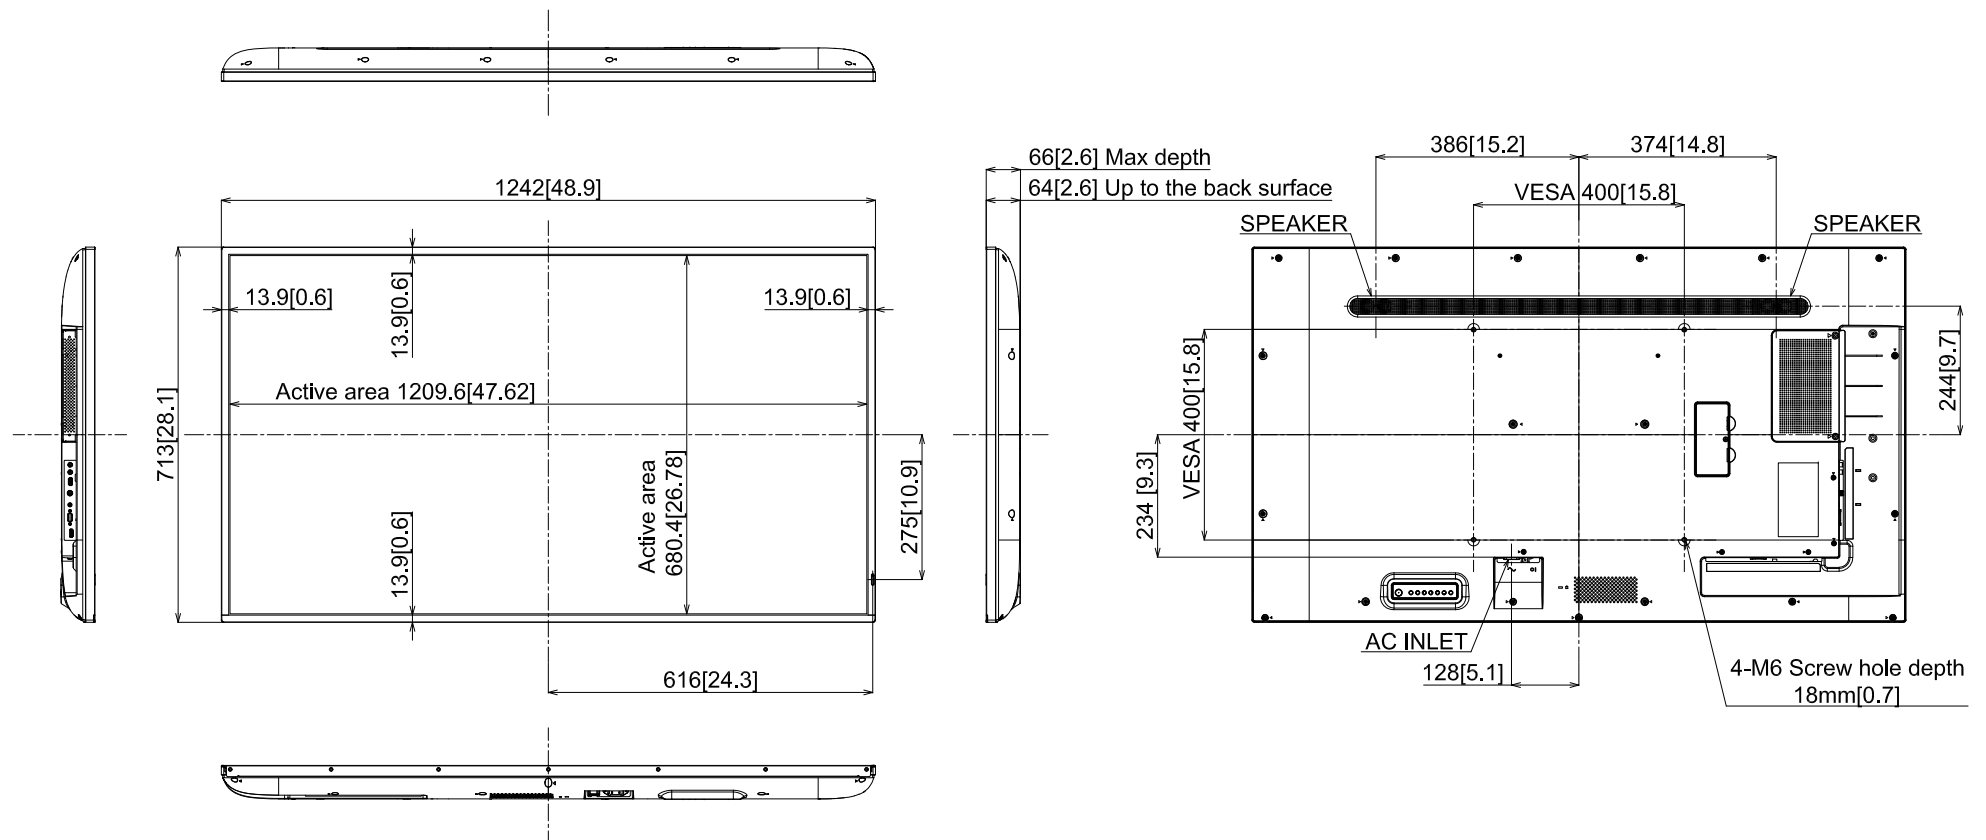

# 55-inch Class 4K UHD LCD TV

## TH-55CQ2

15-March-2022  
Unit : mm [inches]

Design and specification subject to change without notice.