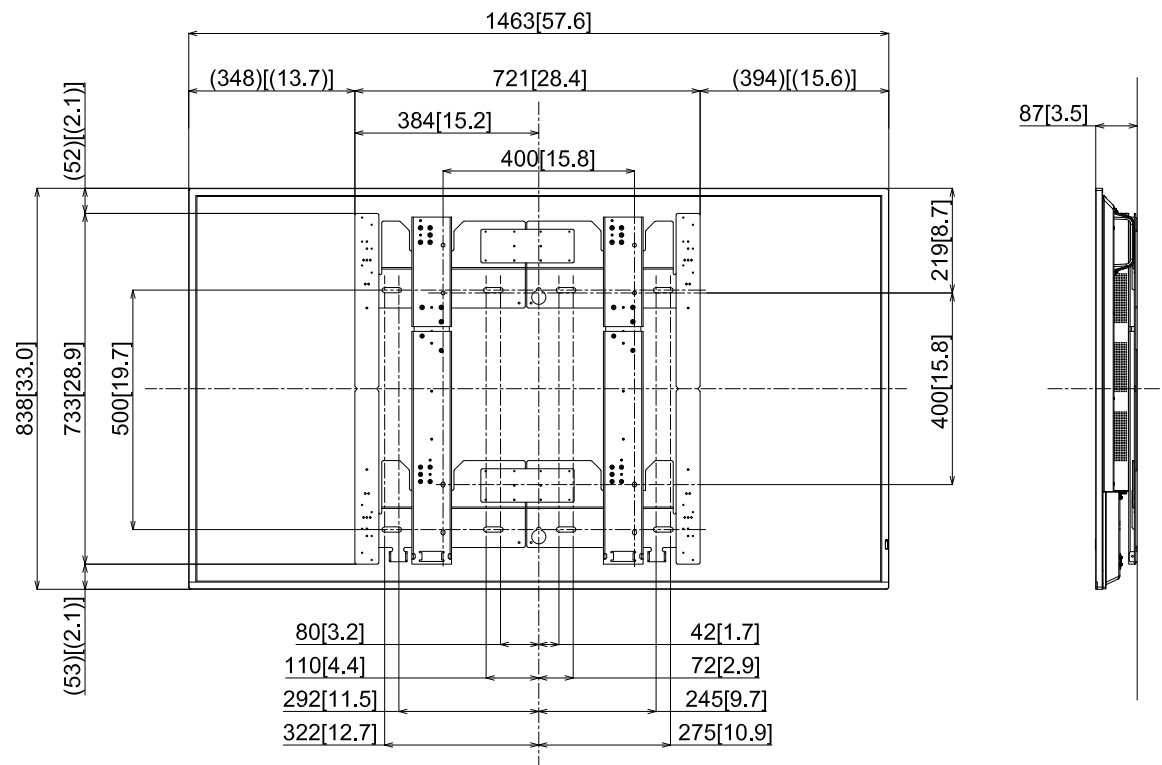

65-inch Class 4K UHD LCD TV with Wall mounting Bracket

15-March-2022

Unit : mm [inches]

TH-65CQ2 + TY-WK98PV1 (VESA 400 × 400)

Design and specification subject to change without notice.