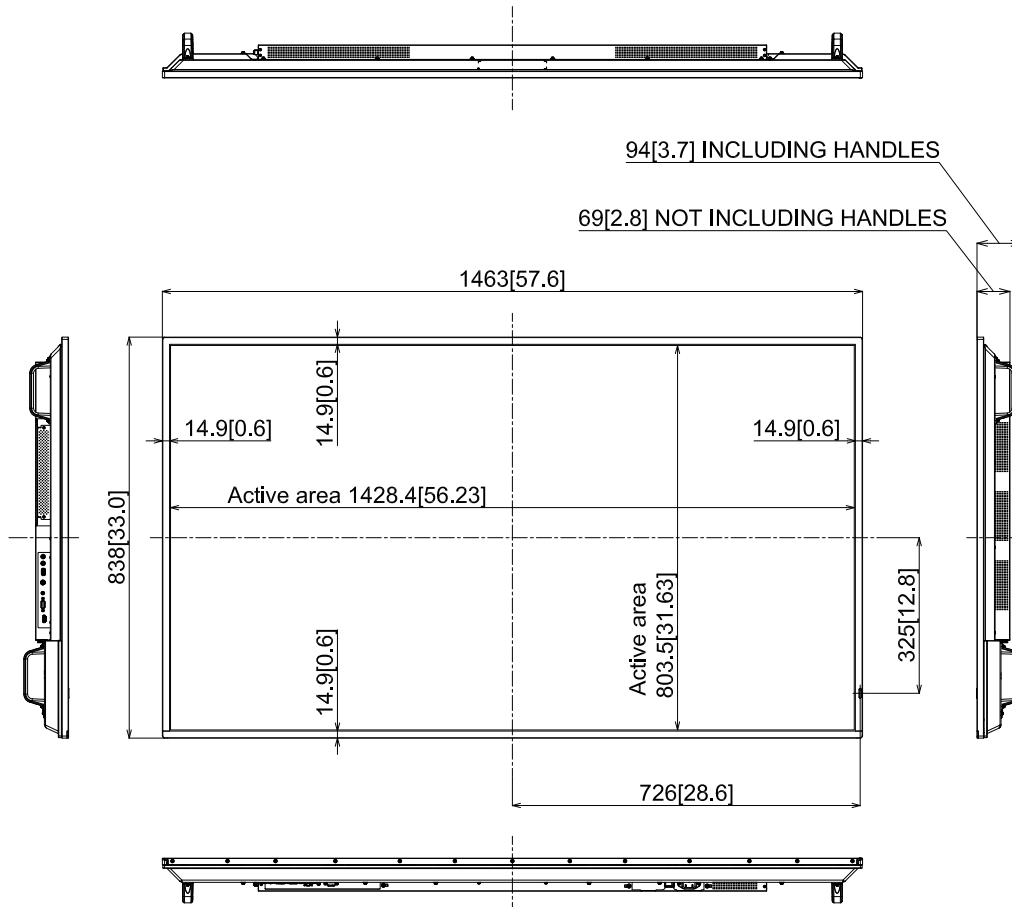

65-inch Class 4K UHD LCD TV

TH-65CQ2

15-March-2022
Unit : mm [inches]

Design and specification subject to change without notice.