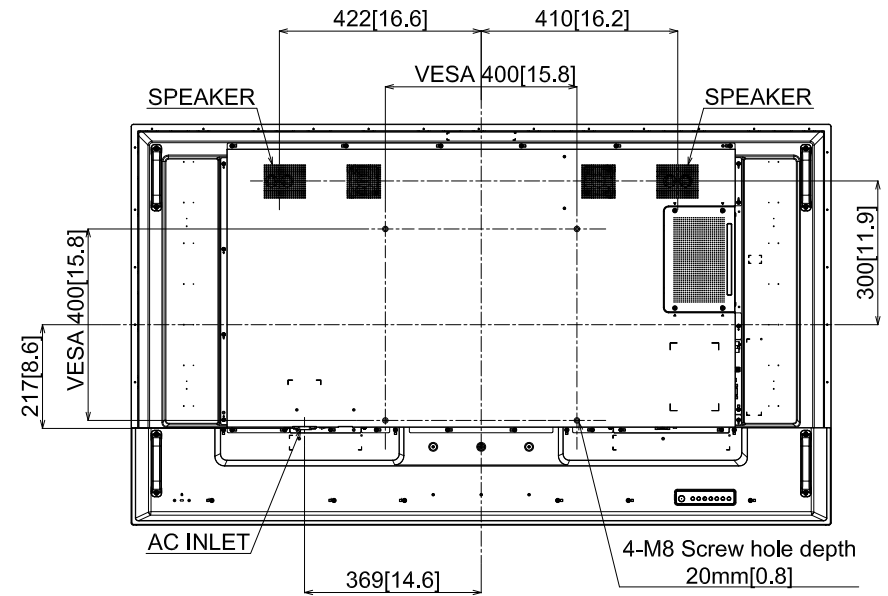

65-inch Class 4K UHD LCD TV

TH-65CQ2

15-March-2022
Unit : mm [inches]

Design and specification subject to change without notice.