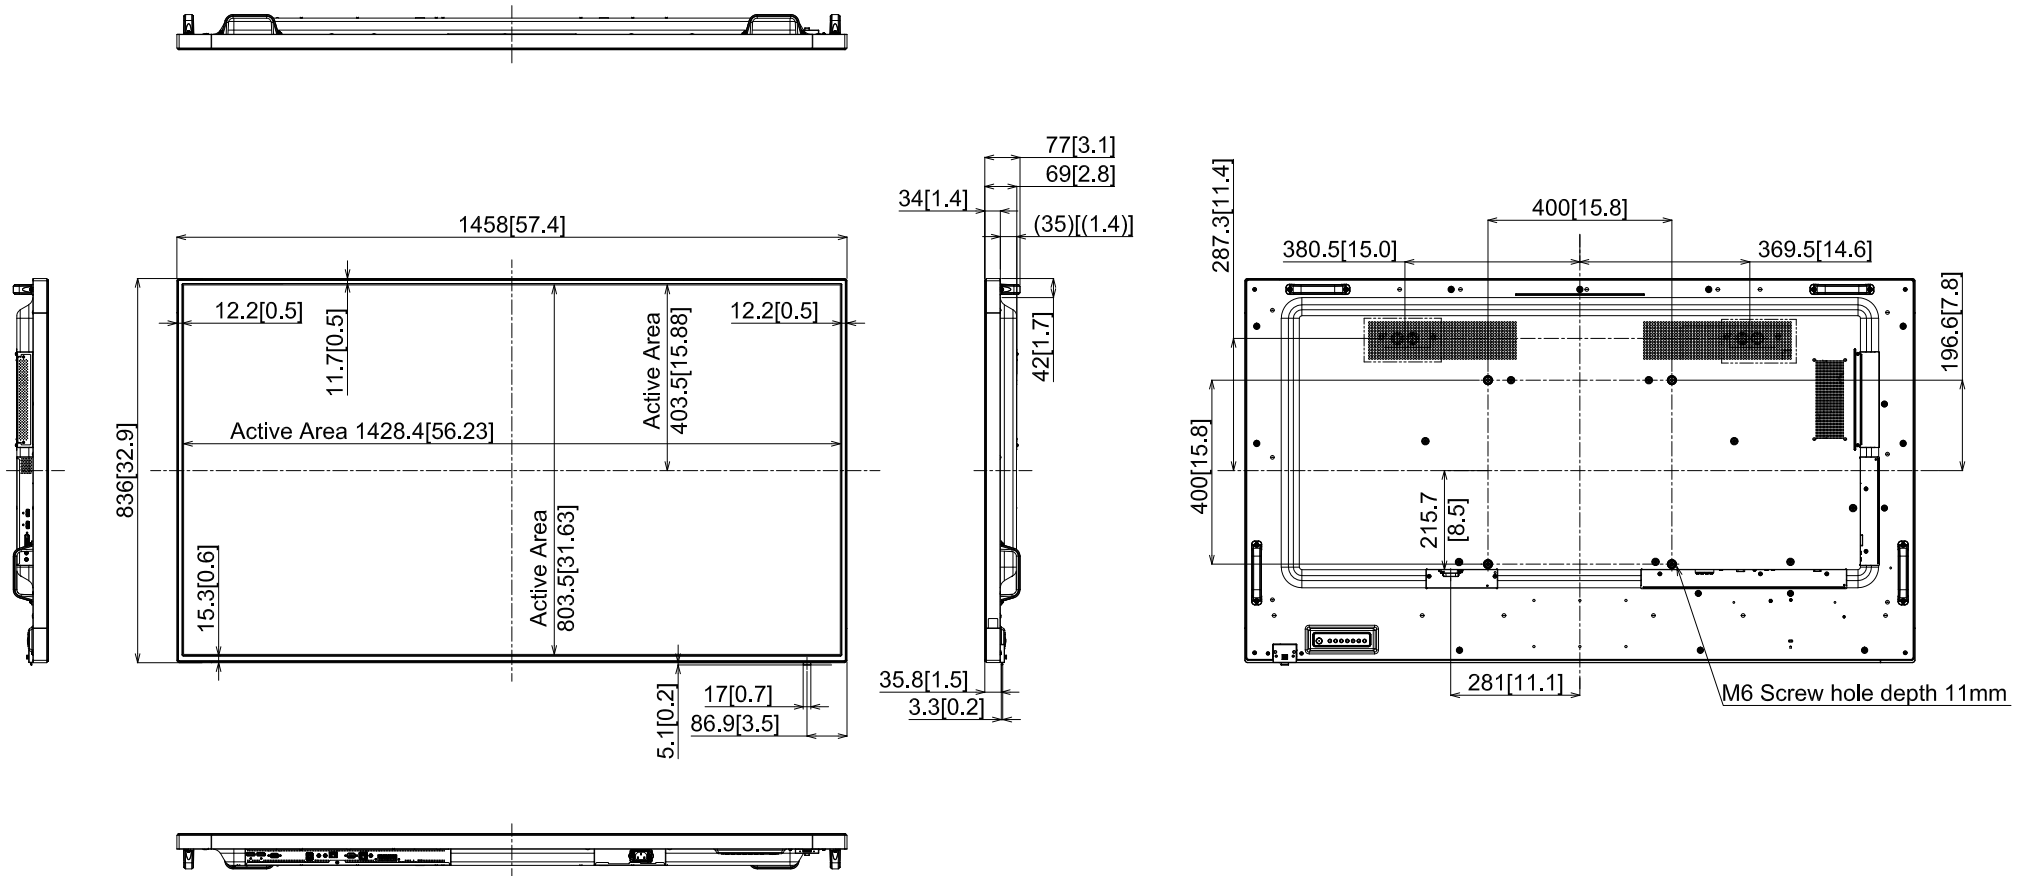

# 65-inch Class 4K UHD LCD Display

## TH-65SQ1

15-March-2022

Unit : mm [inches]

Design and specification subject to change without notice.