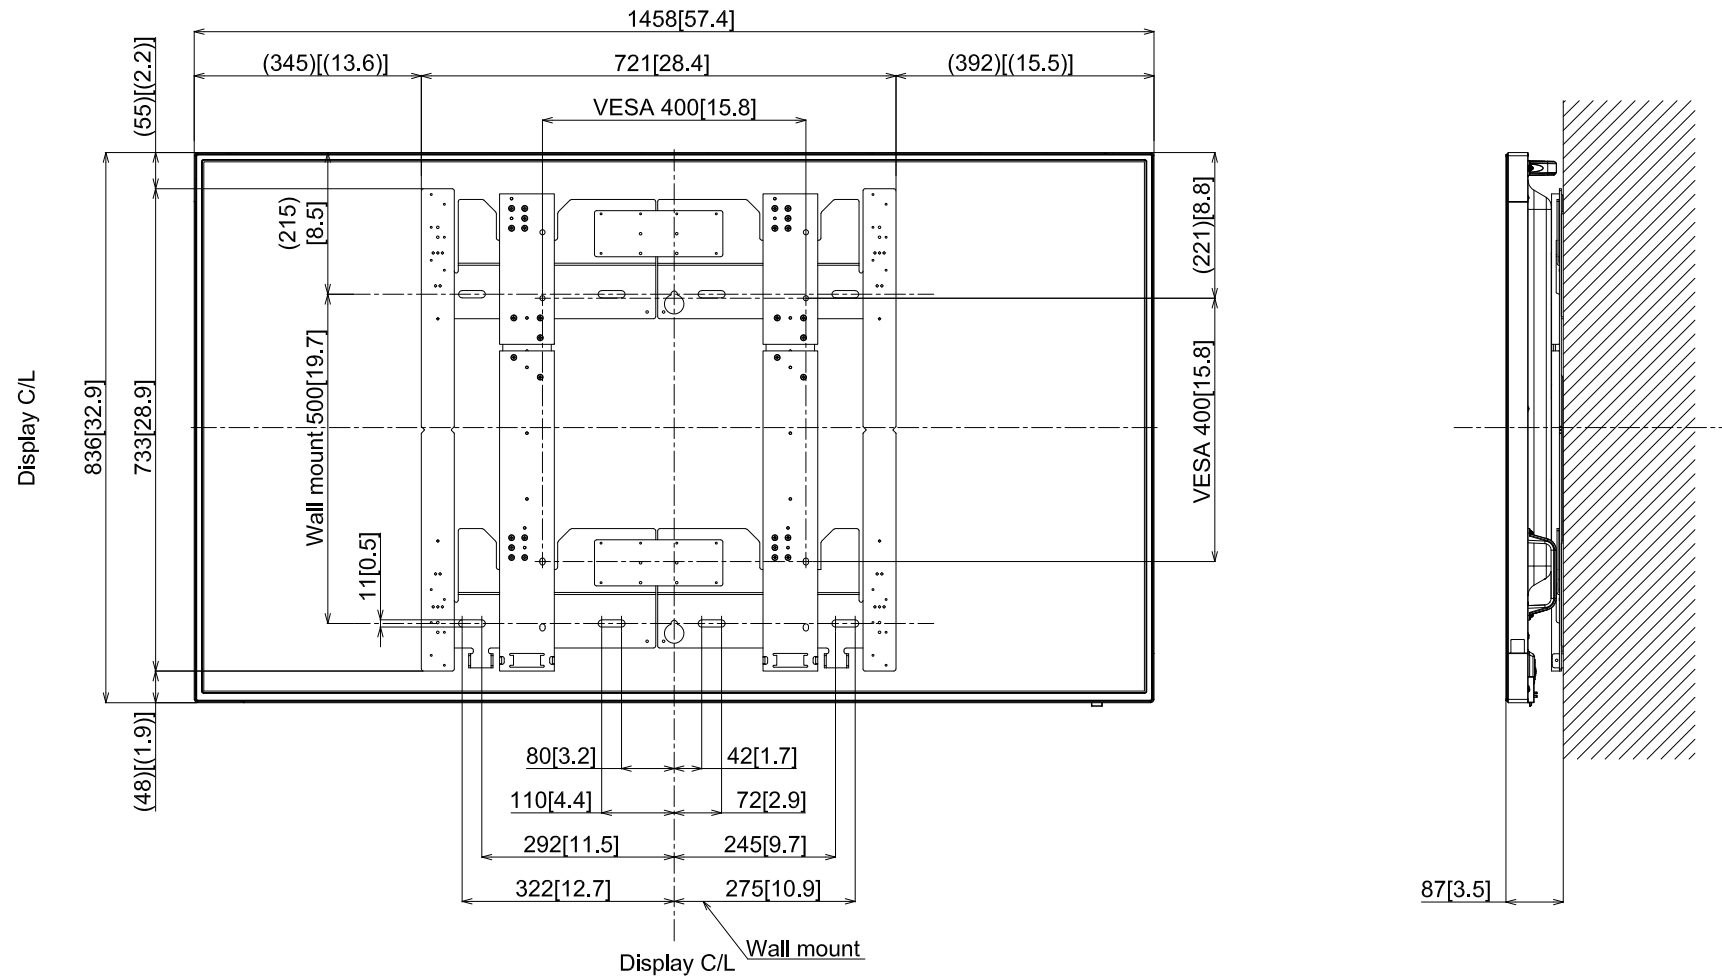

65-inch Class 4K UHD LCD Display with Wall mounting bracket (Horizontal)

15-March-2022
Unit : mm [inches]

TH-65SQ1+TY-WK98PV1 (VESA 400 x 400)

Design and specification subject to change without notice.