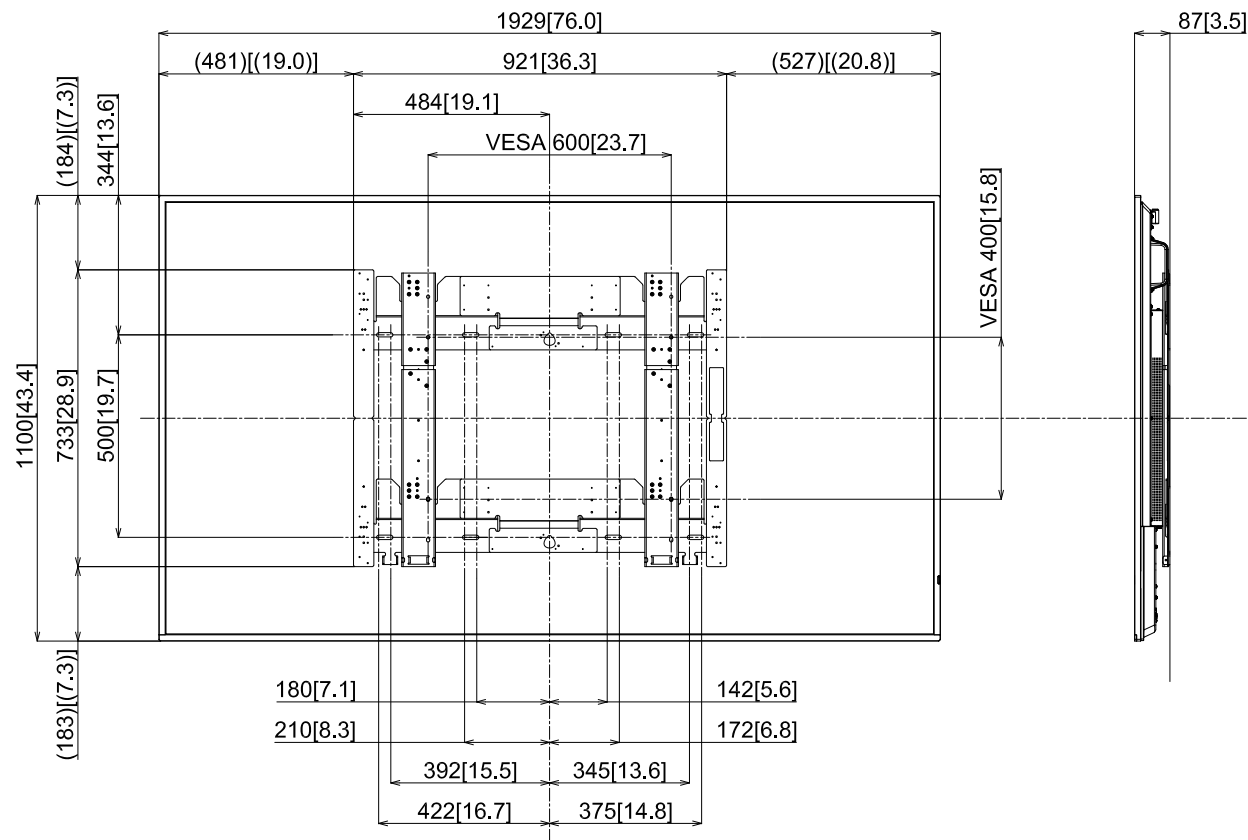

86-inch Class 4K UHD LCD TV with Wall mounting Bracket

15-March-2022

Unit : mm [inches]

TH-86CQ2 + TY-WK98PV1 (VESA 600 × 400)

Design and specification subject to change without notice.