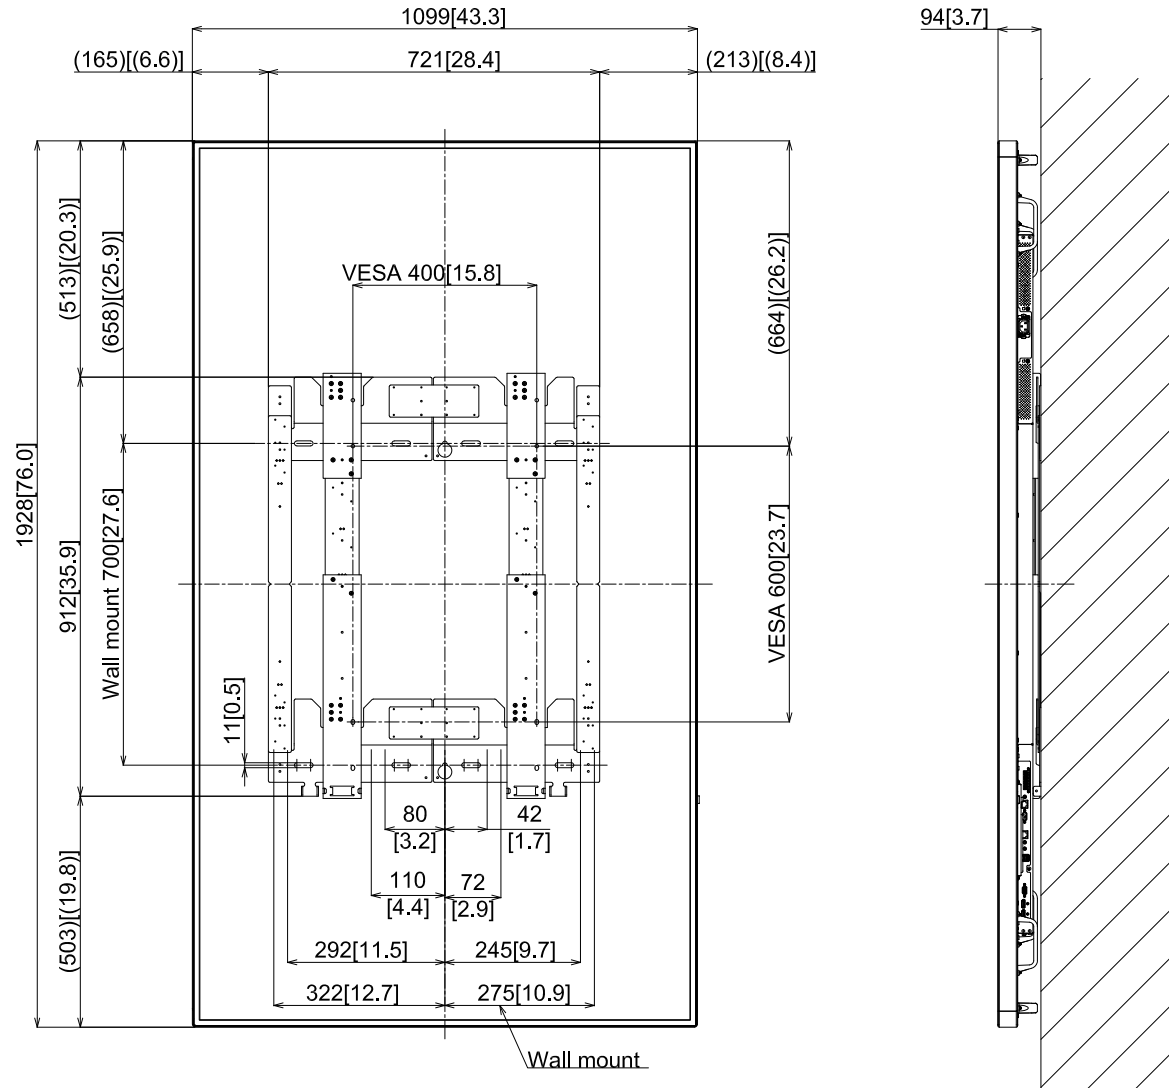

86-inch Class 4K UHD LCD Display with Wall mounting bracket (Vertical)  
 TH-86SQ1/EQ1+TY-WK98PV1 (VESA 400×600)

15-March-2022  
 Unit : mm [inches]

Design and specification subject to change without notice.