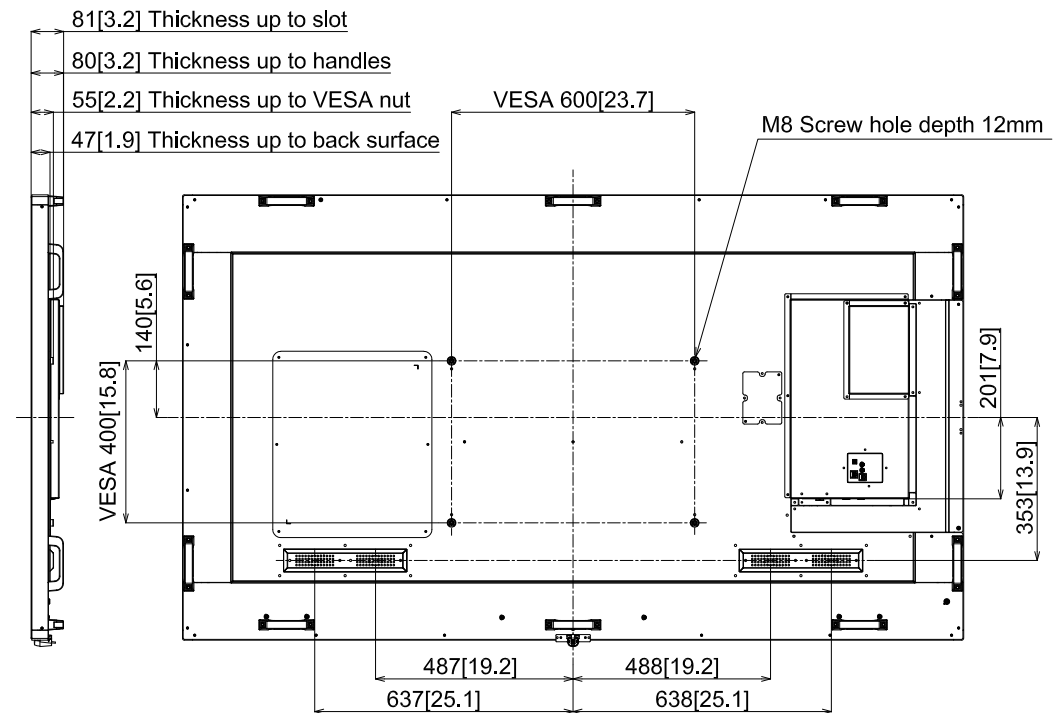

# 86-inch Class 4K UHD LCD Display

## TH-86SQE1

15-March-2022

Unit : mm [inches]

Design and specification subject to change without notice.