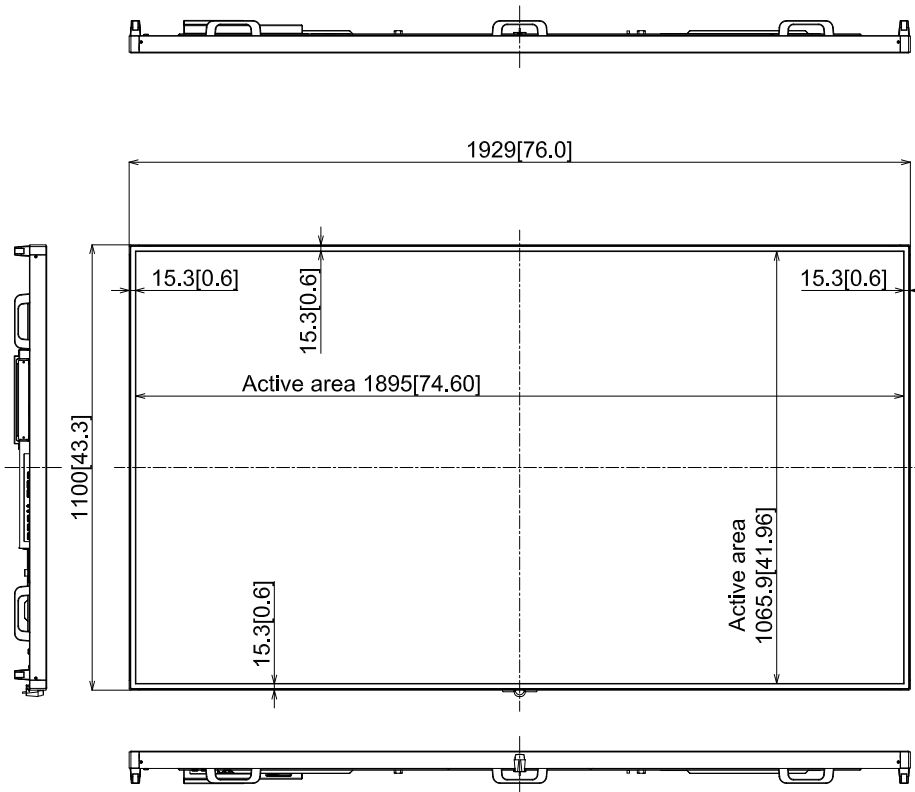

# 86-inch Class 4K UHD LCD Display

## TH-86SQE1

15-March-2022

Unit : mm [inches]

Design and specification subject to change without notice.