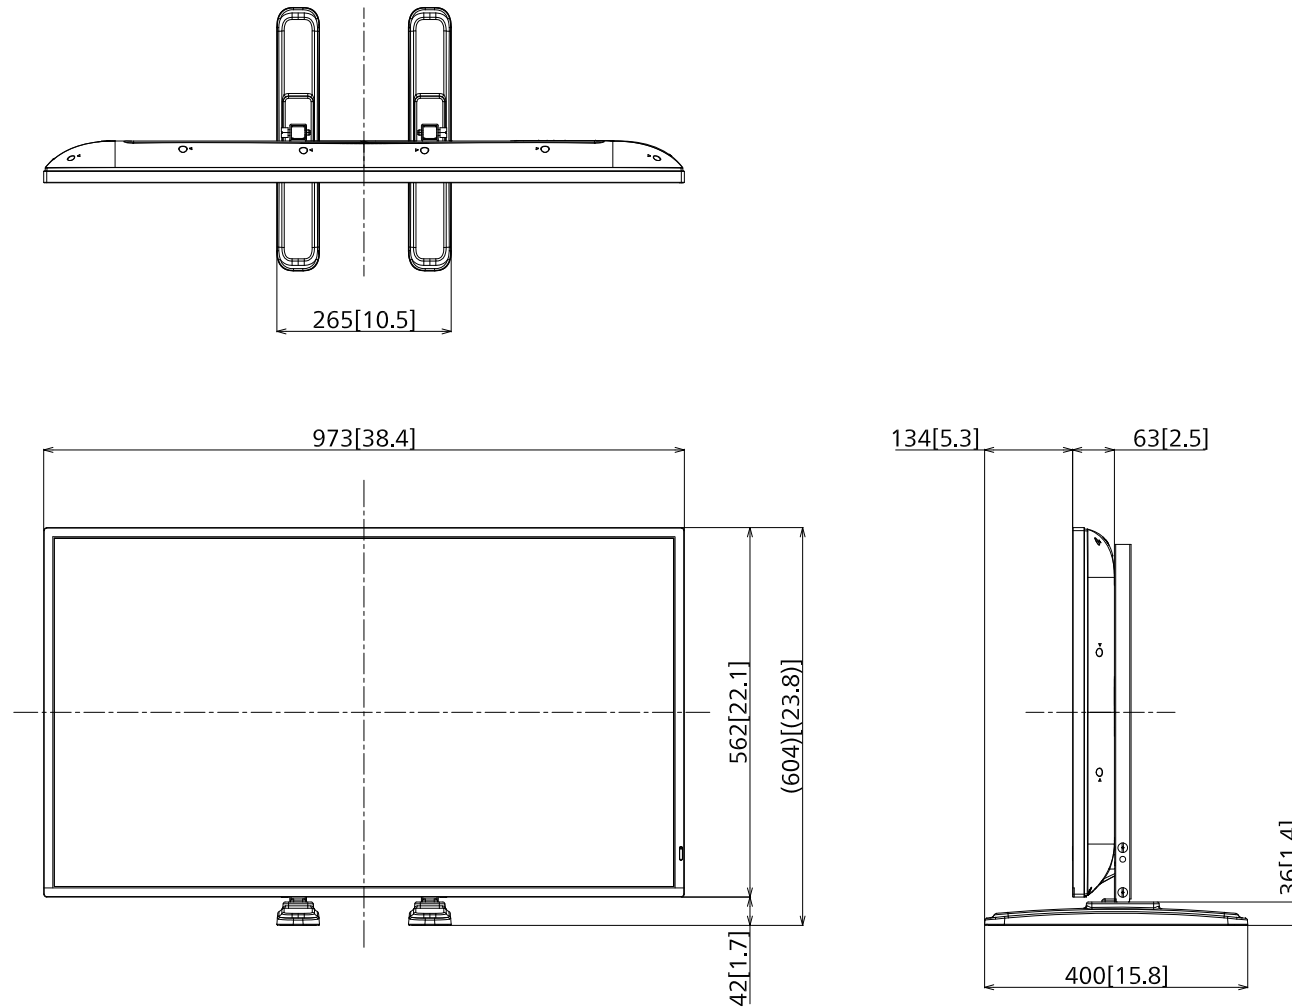

# 43-inch Class 4K UHD LCD Display with Pedestal Stand TH-43EQ2 + TY-ST43PE9

1-Apr-2022  
Unit : mm [inches]

Design and specification subject to change without notice.