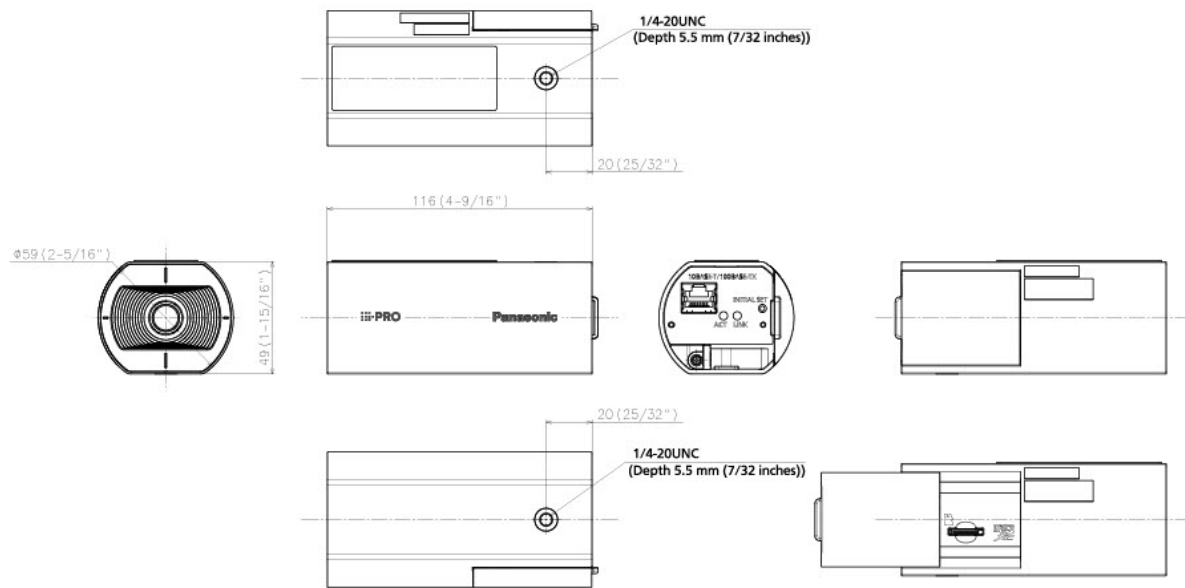

APPEARANCE

Mass : Approx. 150 g (0.33 lbs)

WV-U1130A