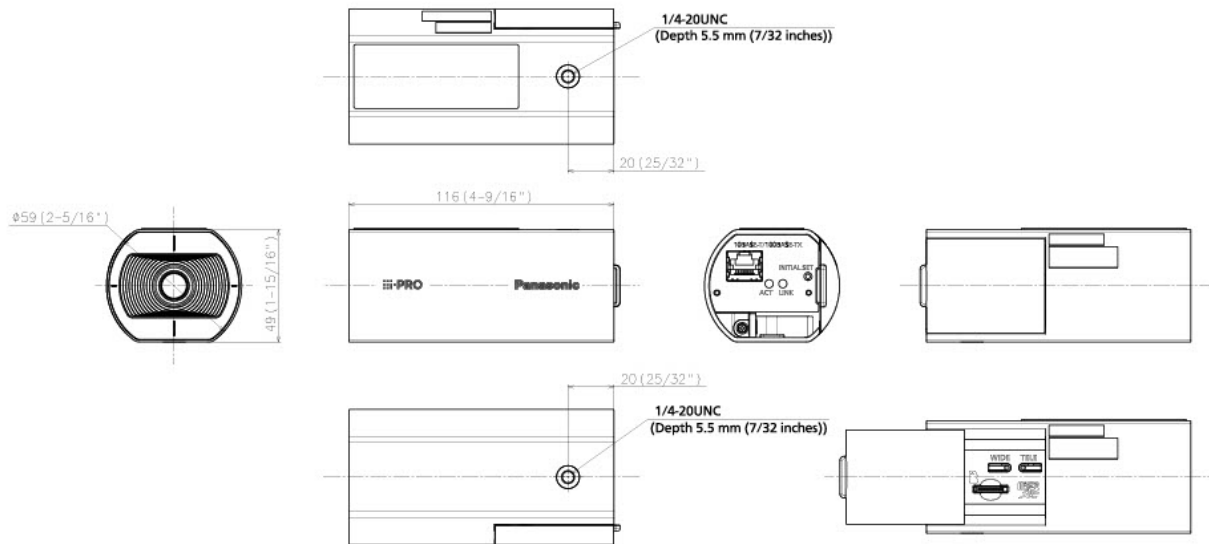

APPEARANCE

Mass : Approx. 200 g [0.44 lbs]

WV-U1142A