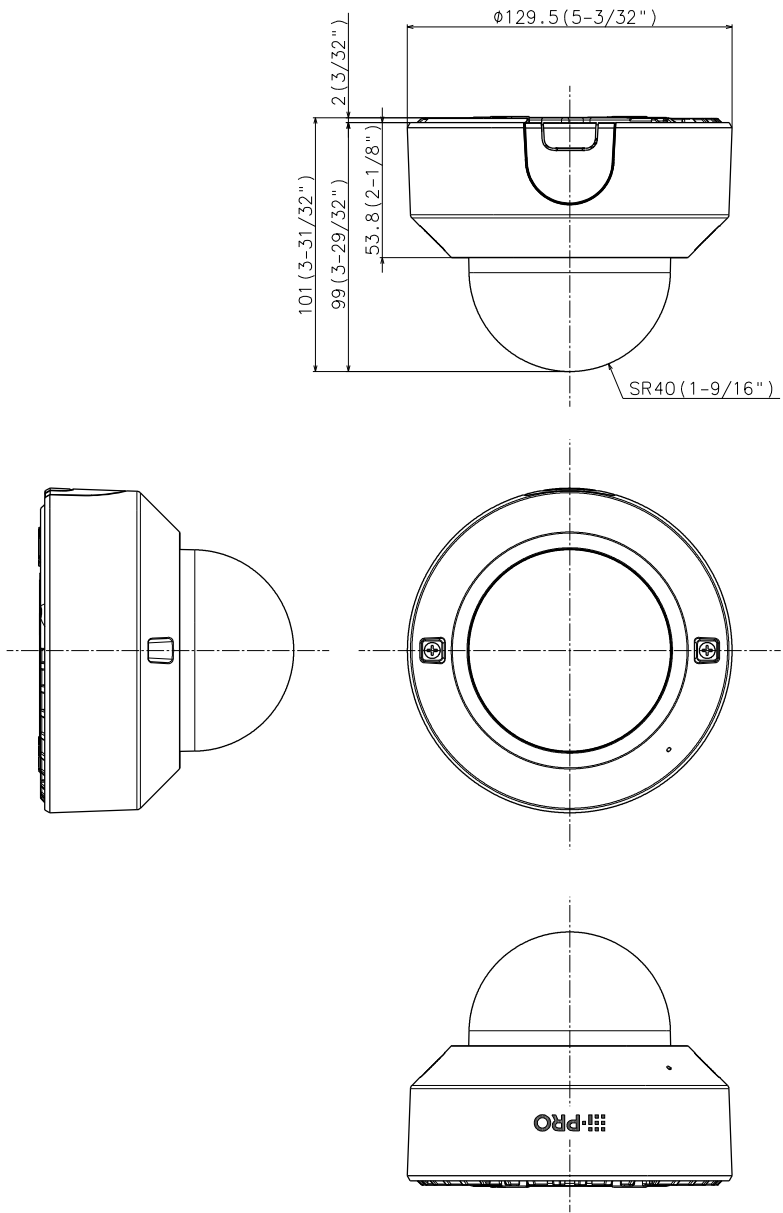

WV-QJB500-B  
Mount Bracket

WV-QPL500-B  
Mount Bracket

WV-Q183  
Mount Bracket

WV-Q178  
Mount Bracket

WV-QCL100-B  
Mount Bracket

WV-QEM100-B  
Mount Bracket

WV-Q105A  
Mount Bracket

WV-QSR100-B  
Sun Shade