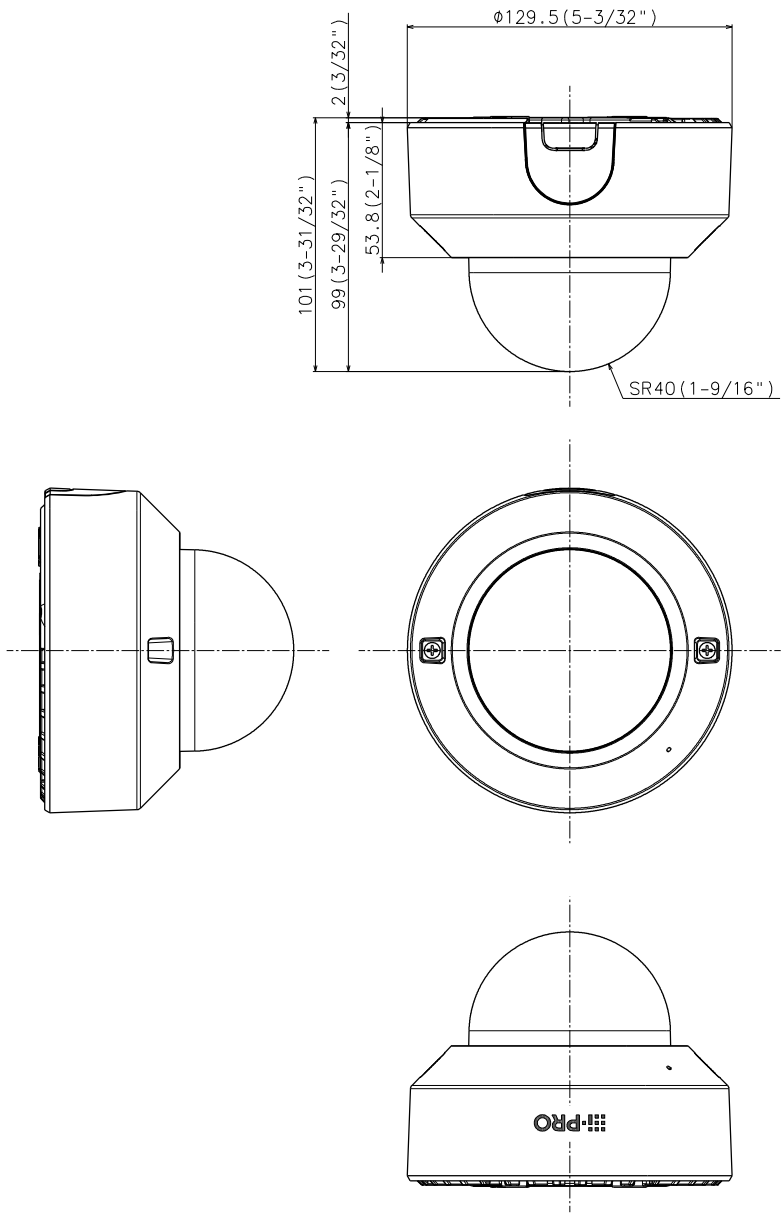

WV-QIB500-W
Mount Bracket

WV-QPL500-W
Mount Bracket

PAPM4W
Mount Bracket/Only
available in US

WV-QCN500-W
Mount Bracket

PACA4W
Mount Bracket/Only
available in US

WV-QCL501-W
Mount Bracket

WV-QAT501-W
Attachment Pipe
Bracket

WV-QCL101-W
Mount Bracket

WV-QAT500-W
Attachment pipe

WV-QCL100-W
Mount Bracket

WV-QEM100-W
Mount Bracket

WV-Q105A
Mount Bracket

WV-QSR100-W
Sun Shade

Mass : Approx. 470 g {1.04 lbs}