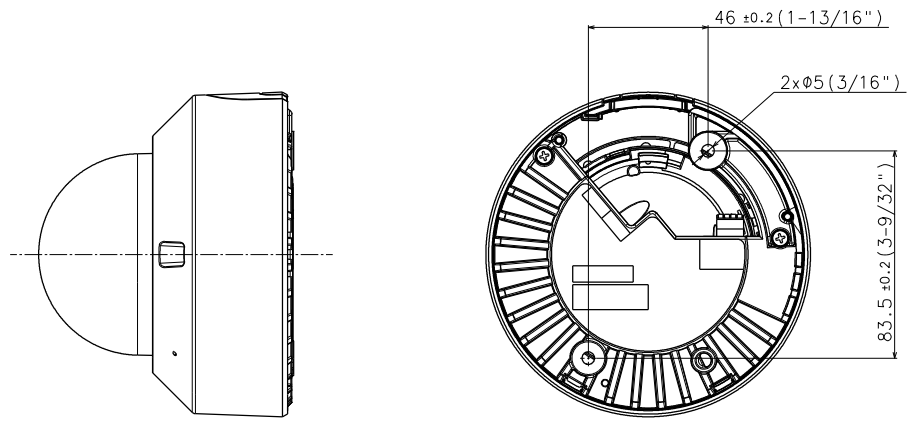

WV-QCL101-W
Mount Bracket

WV-QAT500-W
Attachment pipe

WV-QCL100-W
Mount Bracket

WV-QEM100-W
Mount Bracket

WV-Q105A
Mount Bracket

WV-QSR100-W
Sun Shade

Mass : Approx. 470 g {1.04 lbs}