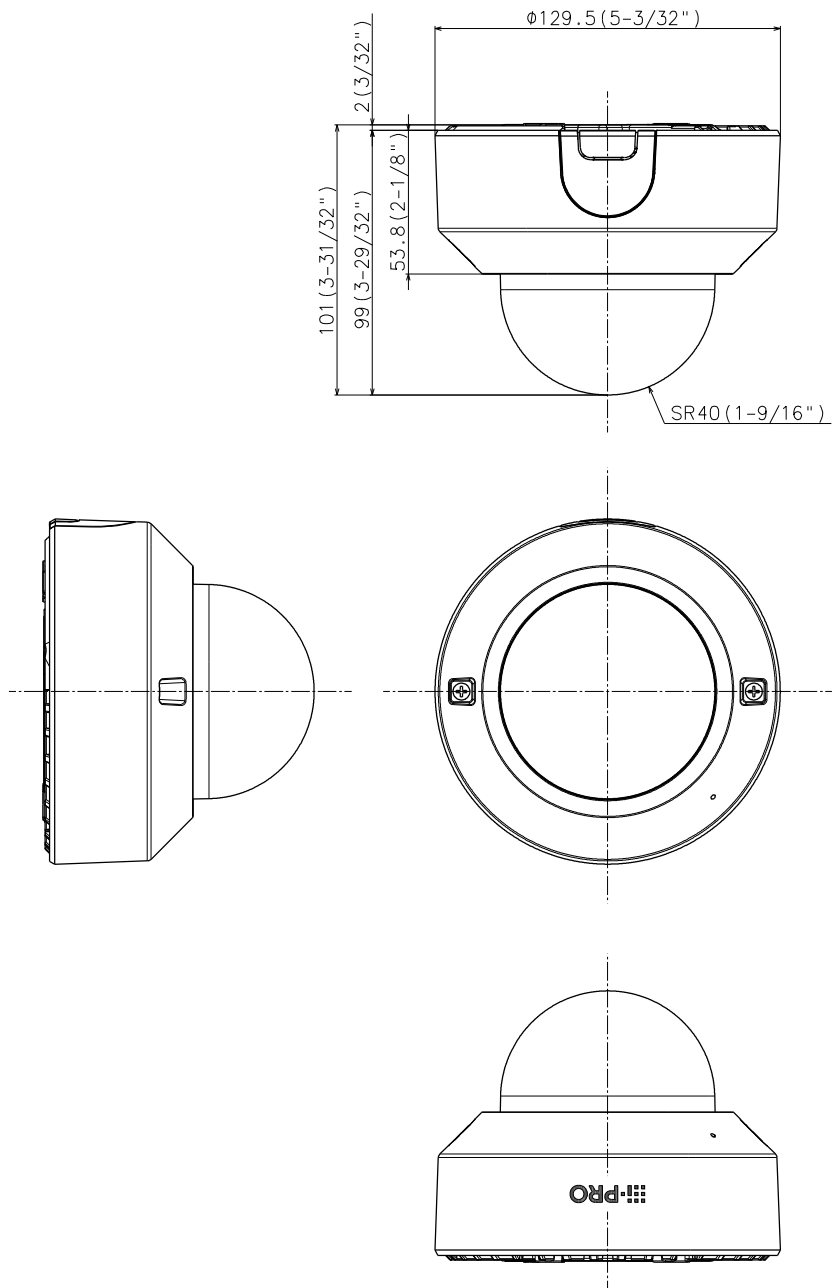

WV-QPL500-B
Mount Bracket

WV-Q183
Mount Bracket

WV-Q178
Mount Bracket

WV-QCL100-B
Mount Bracket

WV-QEM100-B
Mount Bracket

WV-Q105A
Mount Bracket

WV-QSR100-B
Sun Shade

Mass : Approx. 470 g {1.04 lbs}