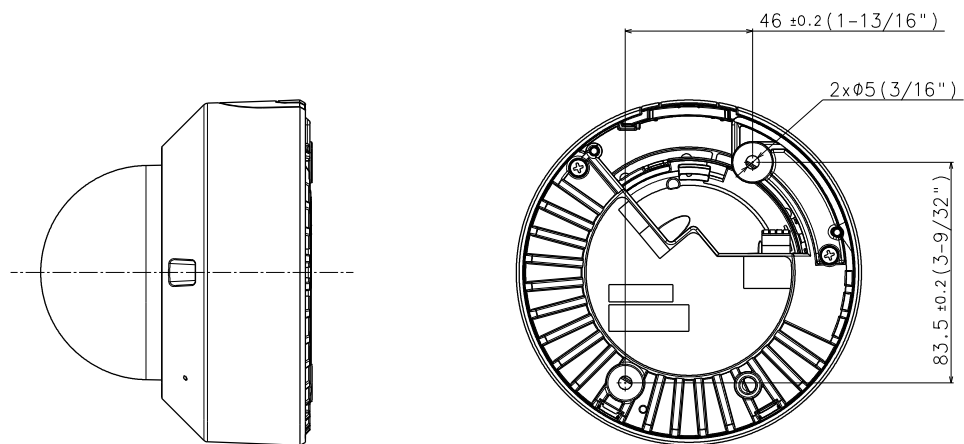

WV-QPL500-B
Mount Bracket

WV-Q183
Mount Bracket

WV-Q178
Mount Bracket

WV-QCL100-B
Mount Bracket

WV-QEM100-B
Mount Bracket

WV-Q105A
Mount Bracket

WV-QSR100-B
Sun Shade

Mass : Approx. 470 g {1.04 lbs}