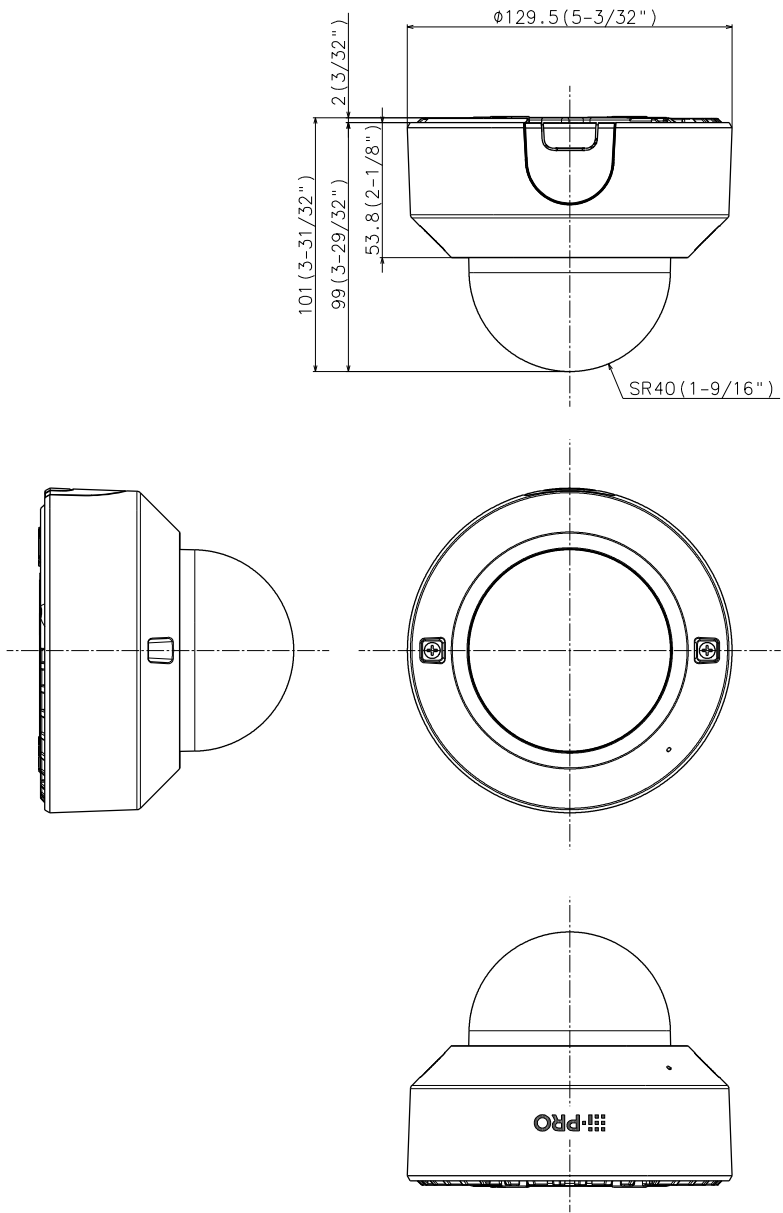

Alarm	
Alarm Source	3 terminals input, VMD alarm, Command alarm, Audio detection alarm
Alarm Actions	SDXC/SDHC/SD memory recording, E-mail notification, HTTP alarm notification Indication on browser, TCP alarm notification output
Input/Output	
Monitor Output (for Adjustment)	VBS : 1.0 V [p-p] / 75 Ω , composite, Pin jack An NTSC or PAL signal can be outputted from camera
Audio input	ϕ 3.5 mm stereo mini jack For microphone input : Recommended applicable microphone : Plug-in power type (Sensitivity of microphone : -48 dB \pm 3 dB (0 dB=1V/Pa, 1 kHz)) Input impedance : Approx. 2 k Ω (unbalanced) Supply voltage : 2.5 V \pm 0.5 V / For line input : Input level: Approx. -10 dBV
Audio Output	ϕ 3.5 mm stereo mini jack (monaural output) Output impedance : Approx. 600 Ω (unbalanced) / Output level : -20 dBV
External I/O Terminals	ALARM IN 1 (Alarm input 1/ Black & white input/ Auto time adjustment input) (x1) ALARM IN 2 (Alarm input 2/ ALARM OUT) (x1) , ALARM IN 3 (Alarm input 3/ AUX OUT) (x1)
General	
Safety	UL (UL62368-1), c-UL (CSA C22.2 No.62368-1), CE, IEC62368-1
EMC	FCC (Part15 ClassA), ICES-003 ClassA, EN55032 ClassB, EN55035
Power Source and Power Consumption	DC power supply : DC12 V 410 mA, Approx. 4.9 W PoE (IEEE802.3af compliant) Device : DC48 V 110 mA, Approx. 5.3 W (Class 2 device)
Ambient Operating Temperature	-10 $^{\circ}$ C to +50 $^{\circ}$ C (14 $^{\circ}$ F to 122 $^{\circ}$ F)
Ambient Operating Humidity	10 to 90 % (no condensation)
Dimensions	ϕ 129.5 mm x 101 mm (H) { ϕ 5-3/32 inches x 3-31/32 inches (H)} Dome radius 40 mm {1-9/16 inches}
Mass (approx.)	470 g {1.04 lbs.}
Finish	Main body : ABS resin, Black / Dome cover : Acrylic resin, Smoke

WV-QPL500-B
Mount Bracket

WV-Q183
Mount Bracket

WV-Q178
Mount Bracket

WV-QCL100-B
Mount Bracket

WV-QEM100-B
Mount Bracket

WV-Q105A
Mount Bracket

WV-QSR100-B
Sun Shade

Mass : Approx. 470 g {1.04 lbs}