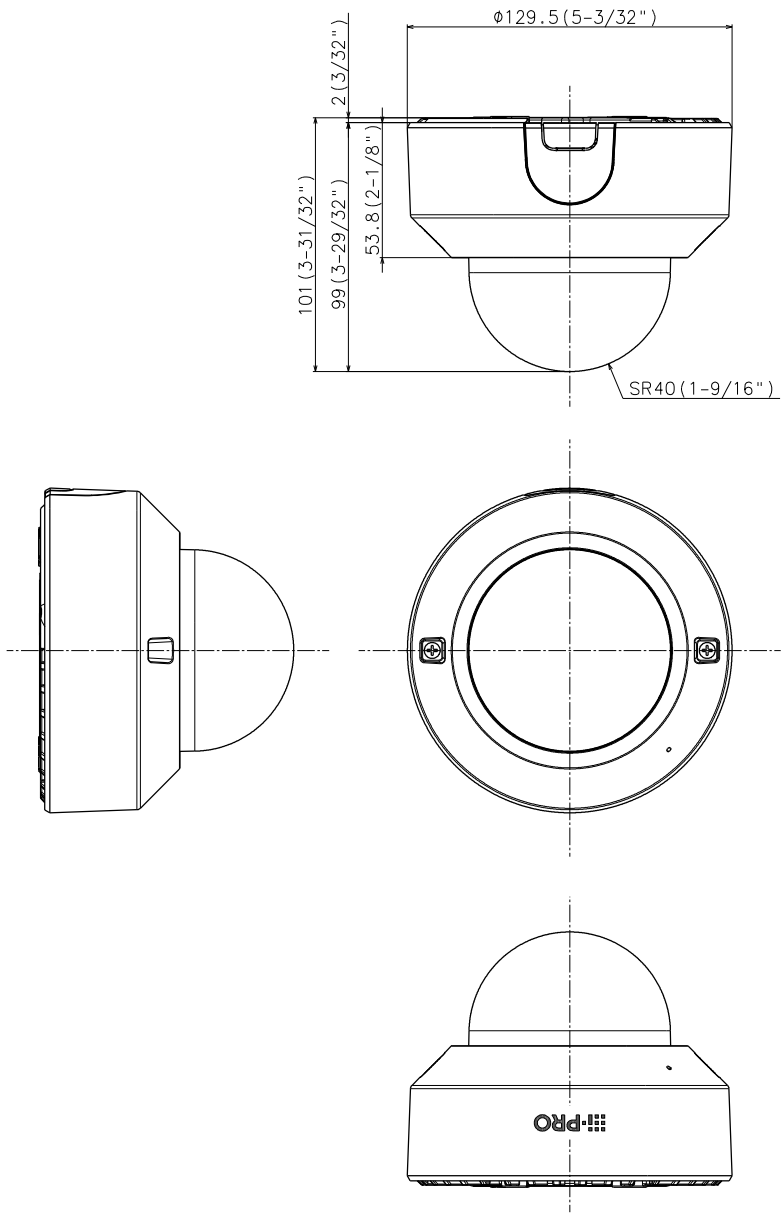

WV-QPL500-B
Mount Bracket

WV-Q183
Mount Bracket

WV-Q178
Mount Bracket

WV-QCL100-B
Mount Bracket

WV-QEM100-B
Mount Bracket

WV-Q105A
Mount Bracket

WV-QSR100-B
Sun Shade

Mass : Approx. 470 g {1.04 lbs}