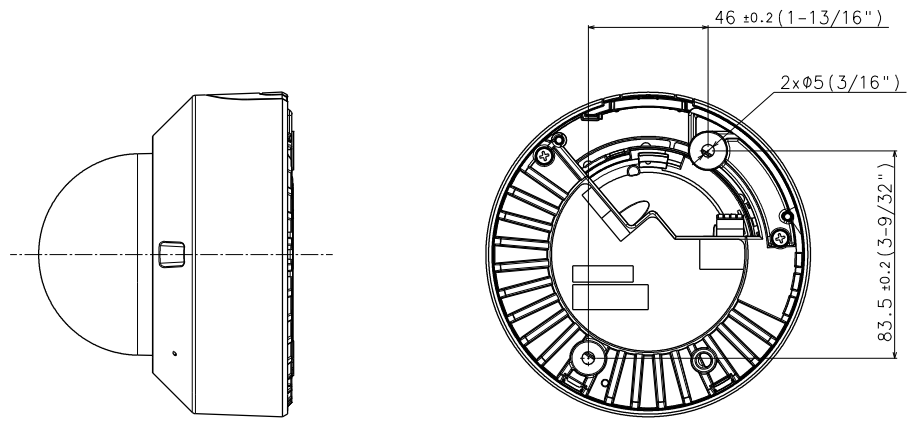

WV-QPL500-B
Mount Bracket

WV-Q183
Mount Bracket

WV-Q178
Mount Bracket

WV-QCL100-B
Mount Bracket

WV-QEM100-B
Mount Bracket

WV-Q105A
Mount Bracket

WV-QSR100-B
Sun Shade

Mass : Approx. 470 g {1.04 lbs}