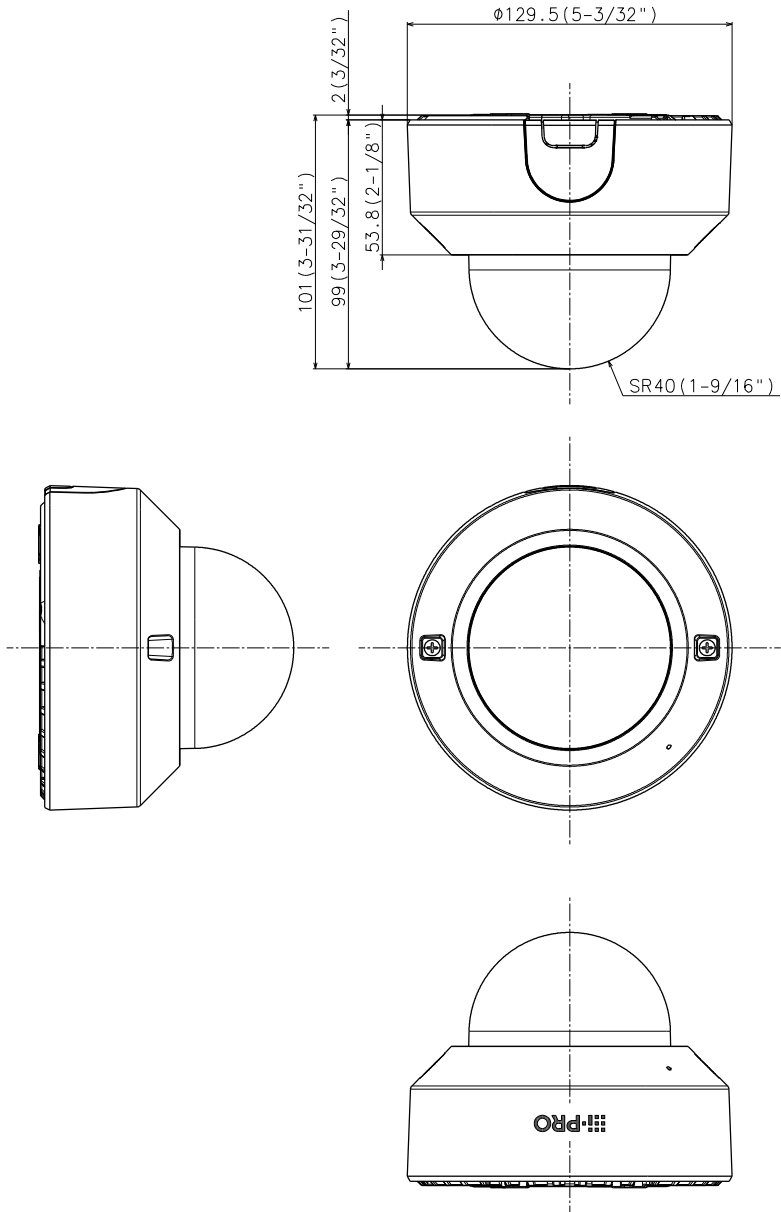

WV-QWL500-W  
Mount Bracket

WV-QIB500-W  
Mount Bracket

WV-QPL500-W  
Mount Bracket

PAPM4W  
Mount Bracket/Only  
available in US

WV-QCN500-W  
Mount Bracket

PACA4W  
Mount Bracket/Only  
available in US

WV-QCL501-W  
Mount Bracket

WV-QAT501-W  
Attachment Pipe  
Bracket

WV-QCL101-W  
Mount Bracket

WV-QAT500-W  
Attachment pipe

WV-QCL100-W  
Mount Bracket

WV-QEM100-W  
Mount Bracket

WV-Q105A  
Mount Bracket

WV-QSR100-W  
Sun Shade

Mass : Approx. 470 g {1.04 lbs}