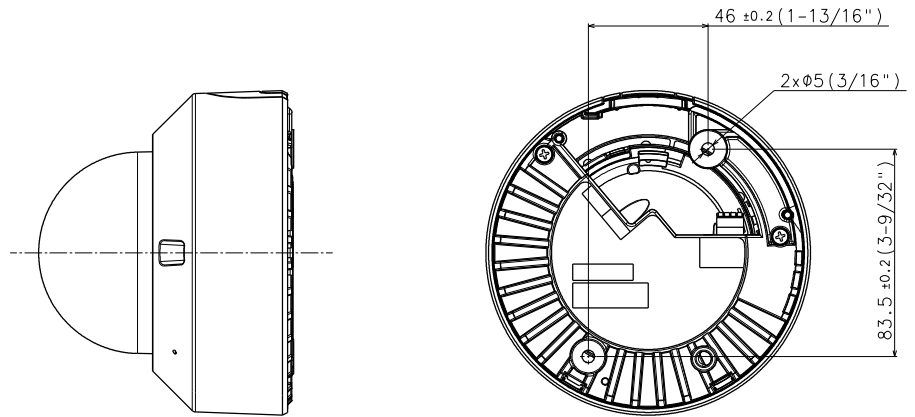

WV-QAT501-W  
Attachment Pipe  
Bracket

WV-QCL101-W  
Mount Bracket

WV-QAT500-W  
Attachment pipe

WV-QCL100-W  
Mount Bracket

WV-QEM100-W  
Mount Bracket

WV-Q105A  
Mount Bracket

WV-QSR100-W  
Sun Shade

Mass : Approx. 470 g {1.04 lbs}