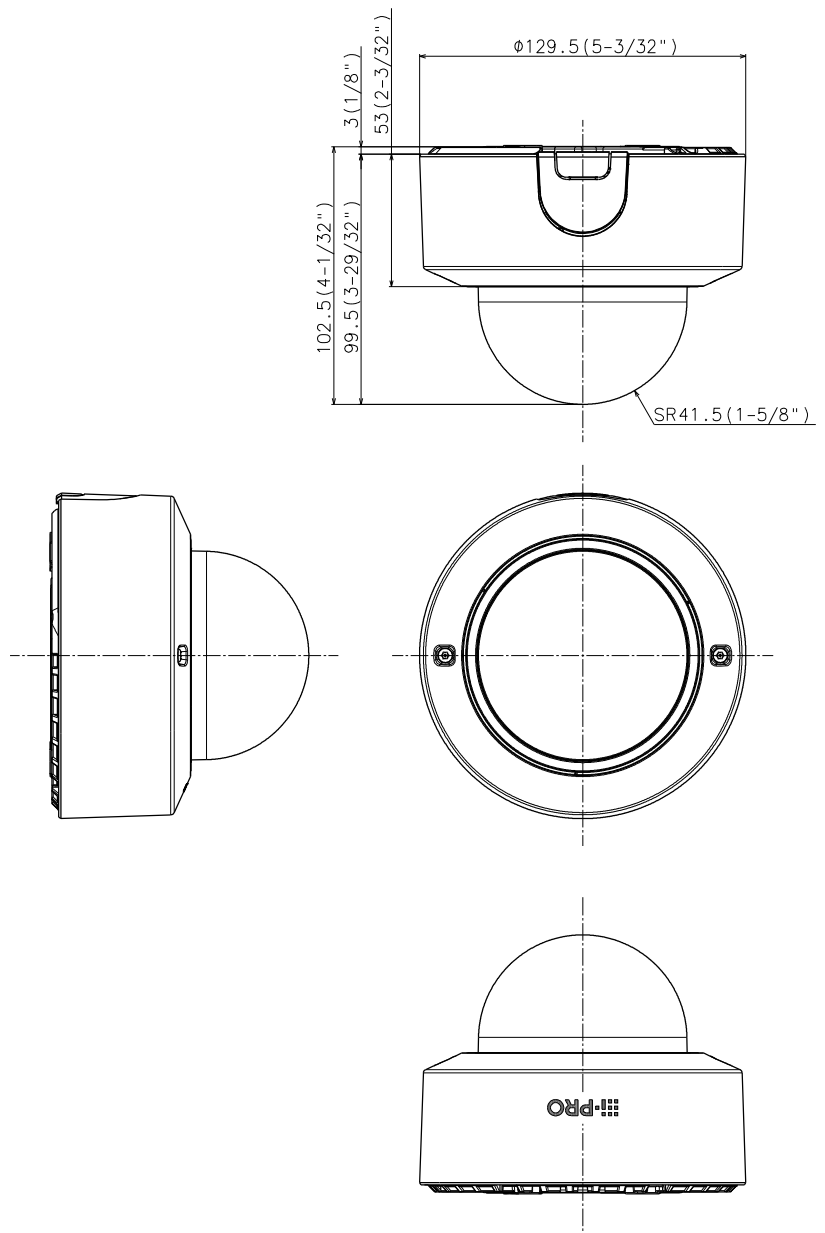

Mass : Approx. 570 g {1.26 lbs}