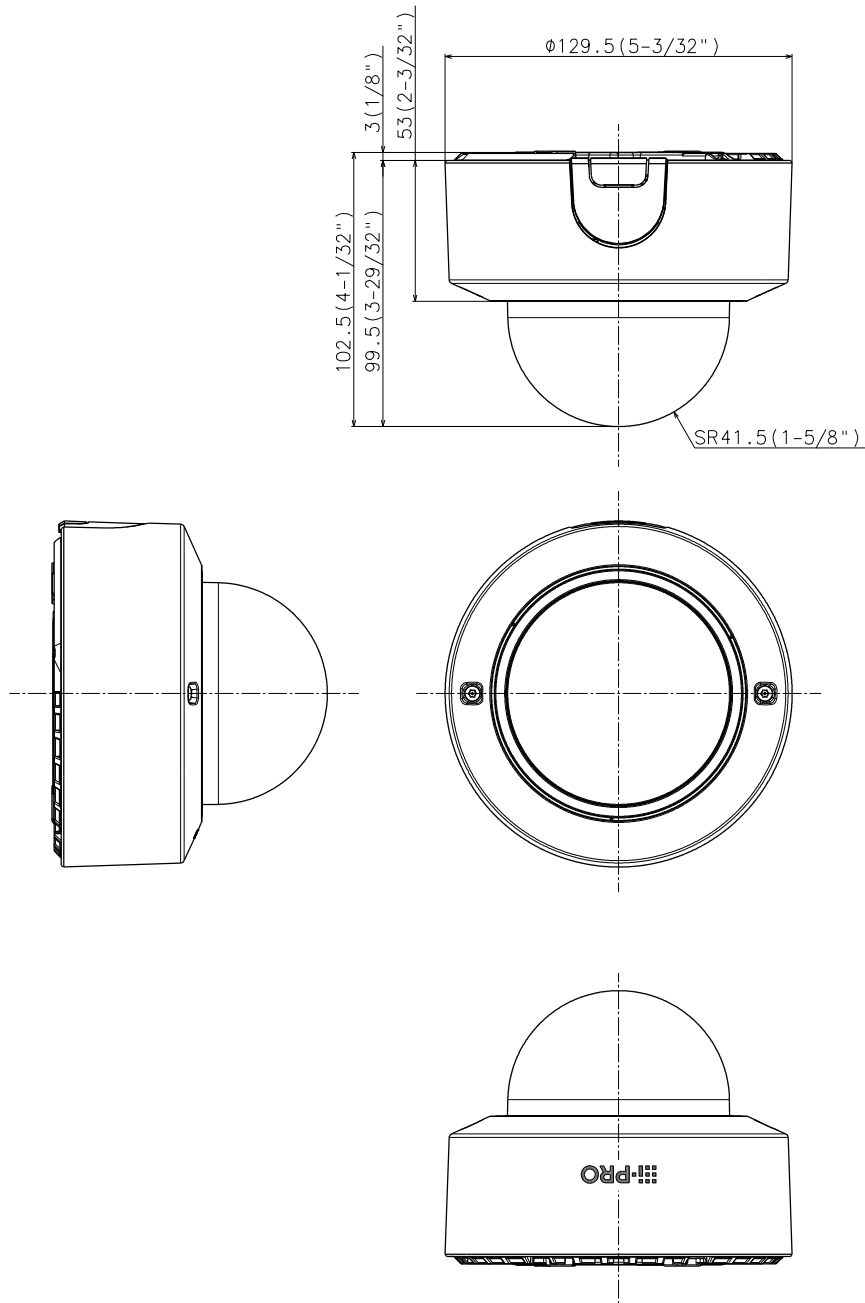

Mass : Approx. 570 g {1.26 lbs}