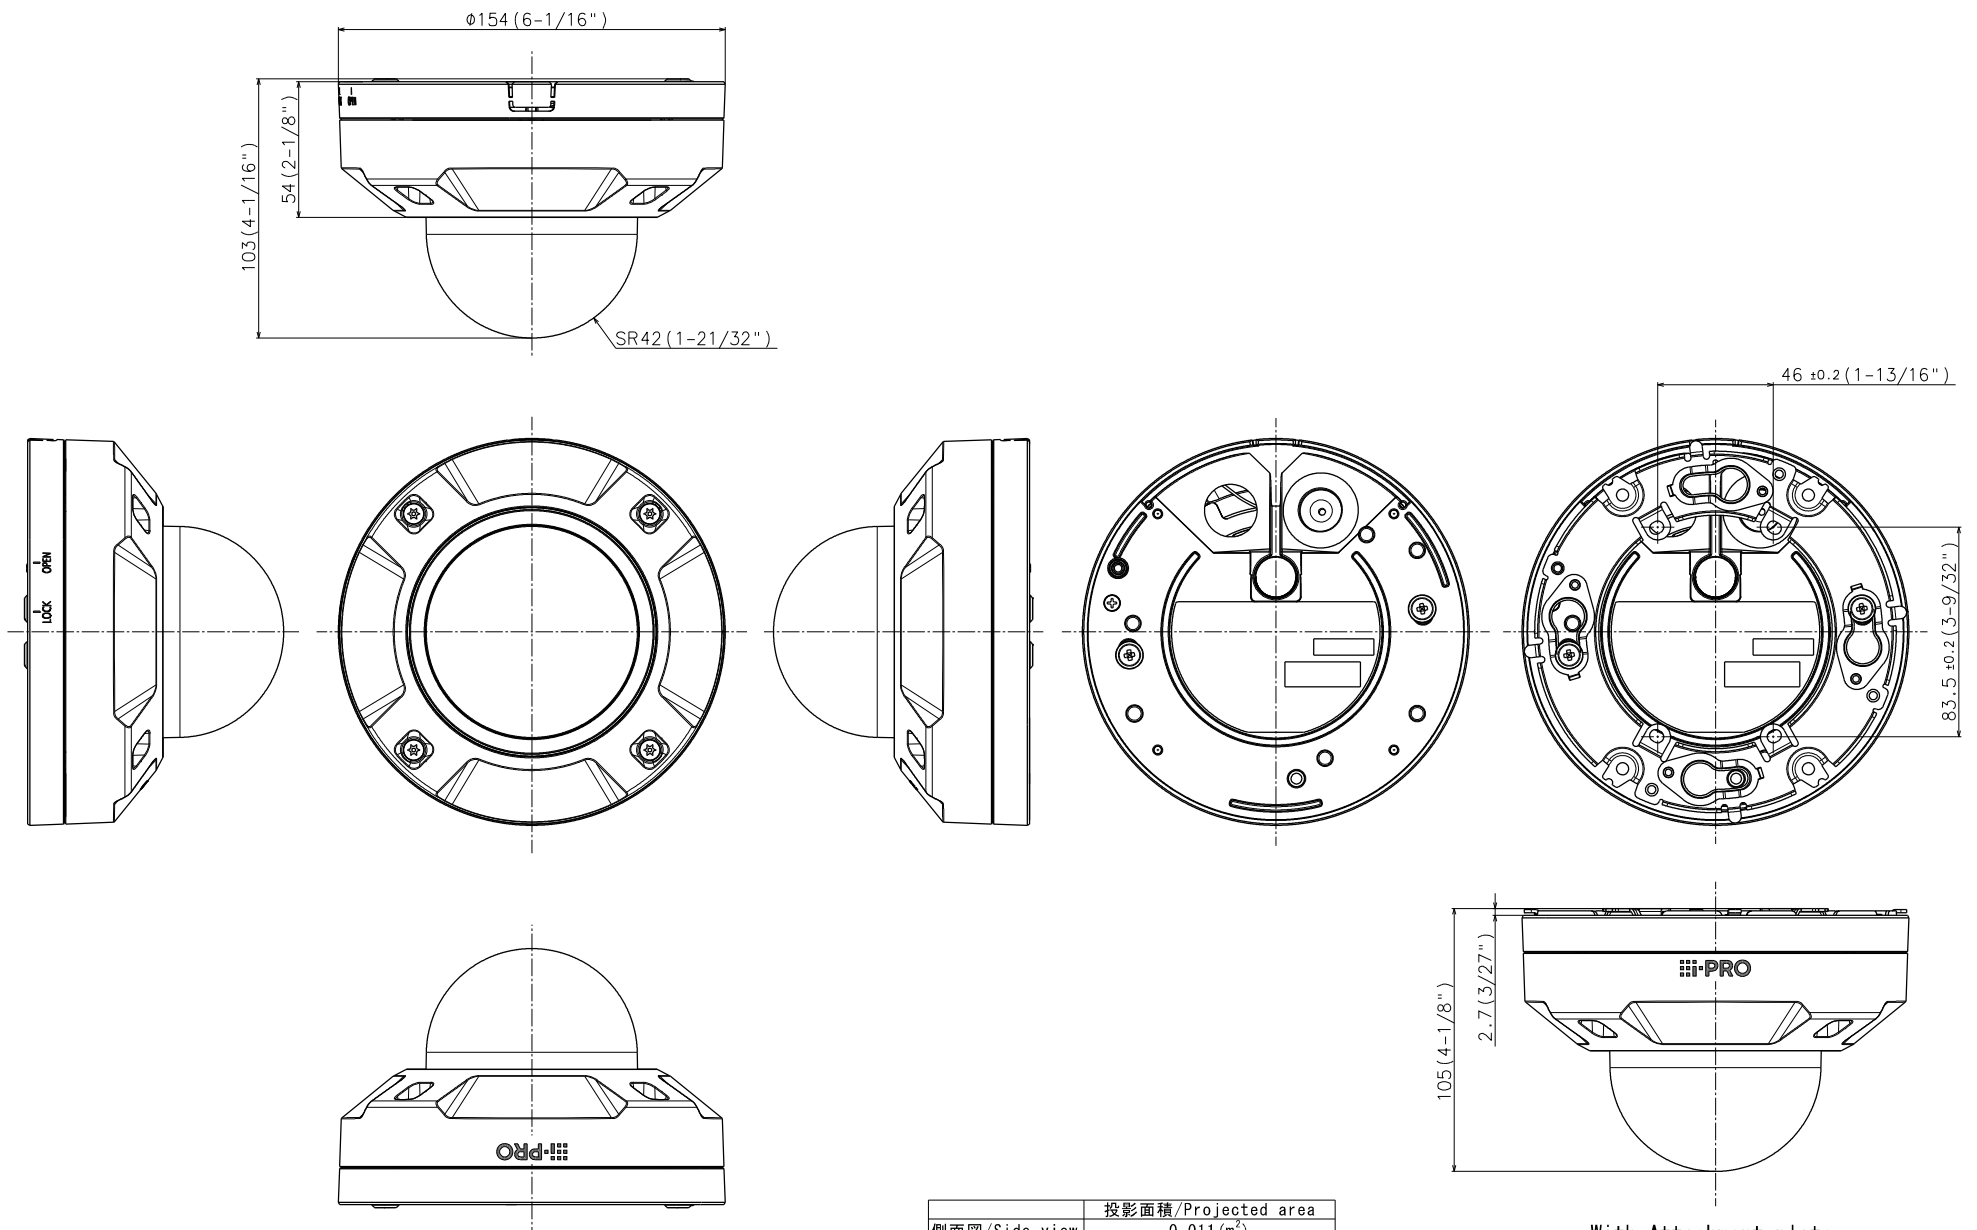

WV-QCL100-W
Mount Bracket

PPRM35W
Mount Bracket/Only
available in US

WV-QEM500-W
Mount Bracket

WV-Q105A
Mount Bracket

WV-QJB504-W
Base Bracket

WV-QCA500A
RJ45 Ethernet Cable

WV-QCA501A
I/O Cable

With Attachment plate

Unit:mm